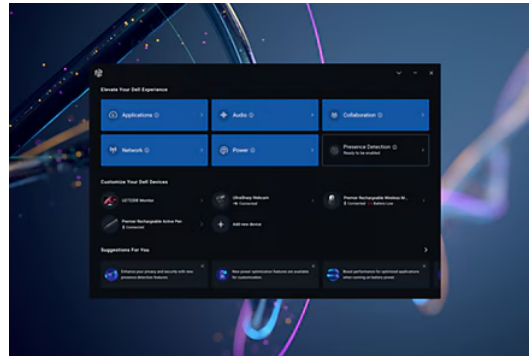

Essential performance for any business

- **Boost your performance** with up to 13th Gen Intel® Core™ U-series processors, U-series offer businesses the performance to create high-end content and run your day-to-day business applications
- **Fast response time** and performance with up to 64GB DDR4 upgradeable memory
- **Next-gen batteries** with ExpressCharge analyze usage to extend run time and charge faster when you need a boost in power. Advanced Charge prevents

overcharging to extend battery life . Choose from various battery options up to 54Whr, including Long Life Cycle

Dell Optimizer

Personalized performance that automatically responds to your workstyle, with advanced privacy features and built-in AI that optimizes audio, connectivity, productivity and configurability, all in one software .

[Discover More](#)

[Download Dell Optimizer](#)

IT Made Simple

Upgrade your employee experience with our flexible device and lifecycle solutions, available for a predictable monthly price.

Dell APEX Managed Device Service: Easily scale your new Dell devices with this all-inclusive subscription designed to relieve the burden of day-to-day support and PC management. [Learn More](#)

Dell APEX PC-as-a-Service: Modernize your IT department with customizable plans on hardware and lifecycle solutions with no upfront investment, flexible terms, and a predictable monthly payment. [Learn More](#)

Accelerate business success with Copilot and Windows 11 Pro

Industry-leading AI. Powerful cybersecurity. Designed for business.

AI-powered multi-tasking mastery for a new way of working with Windows 11 Pro. With features like Copilot in Windows , get better answers, grow your skills, and effortlessly optimize workflows. Windows 11 Pro on Dell PCs come with the latest advances in security and AI delivered conveniently to your desktop. Benefit from AI-enhanced efficiency, performance, and security today, and innovate to take on new challenges tomorrow.

[Learn More](#)