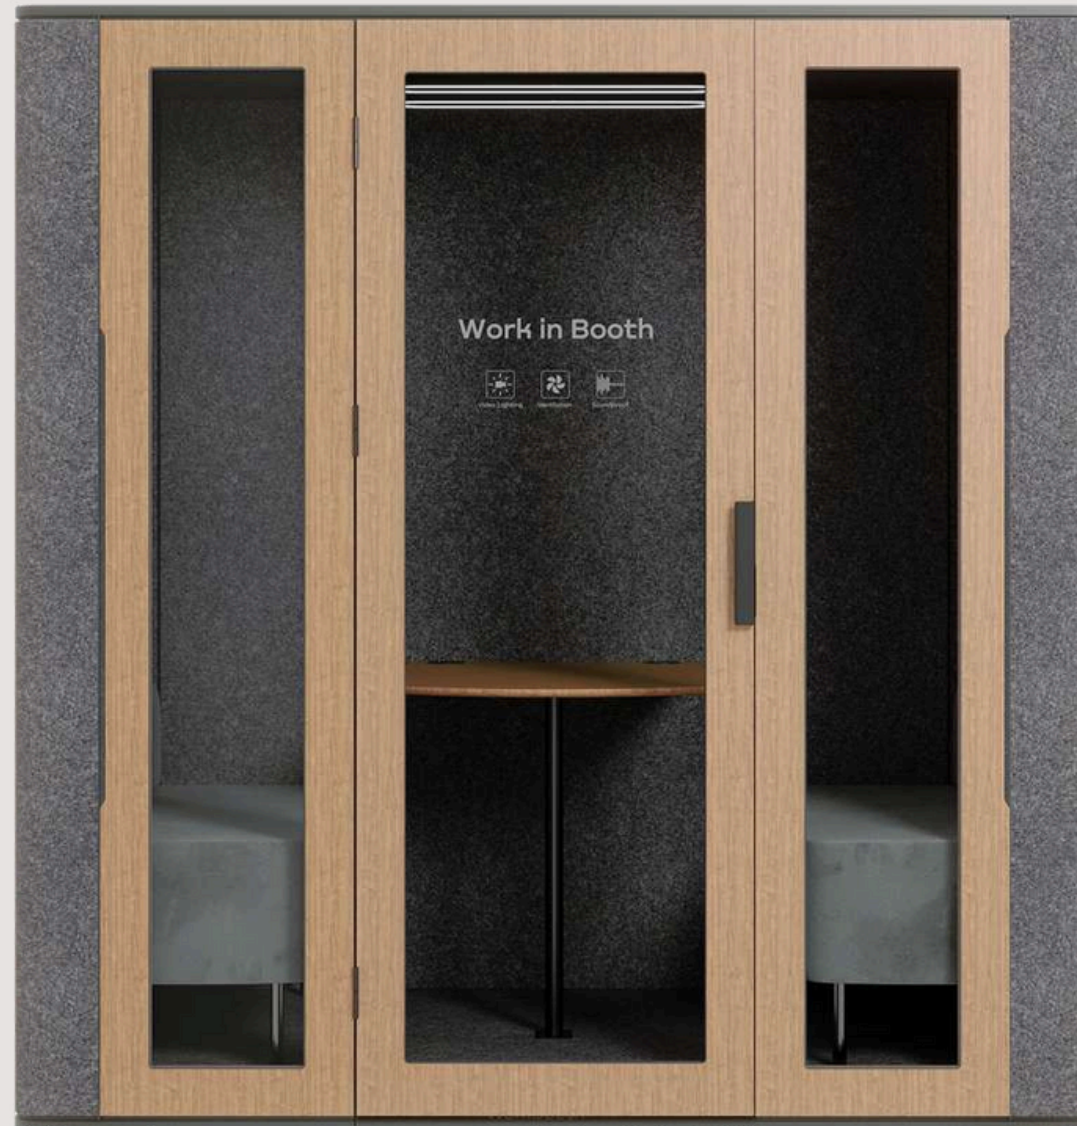

Specifications

WorkBooth Four

Multiport for Electronics

WorkBooth Four has:

- 2 wireless chargers
- 2 USB
- 2 USB Type-C
- 2 outlets 220V

Smart Management

Smart Management allows to adjust any feature just like you want it:

- Ventilation and lights turn on automatically when the door is opened
- Weight sensor prevents the lights to go out while you are inside
- After a person leaves WorkBooth Four, the air is completely renewed 6 times which provides freshness for the new visitor
- Usage statistics provided on demand or automatically in existing booking system available through API

Power consumption

52 Wh – standby mode (background illumination)
198 Wh – operation in WorkBooth Four

Compact Size

W 2200 x D 1400 x H 2300 mm

Two colors of the felt available:

- I. Light gray felt
- II. Dark gray felt

Desk and Chair

Desk is located at a height of 75 cm
2 comfortable sofas included

Sustainability

- WorkBooth Four is made from eco-friendly materials that do not emit formaldehyde.
- All materials can be subsequently recycled without harming the environment