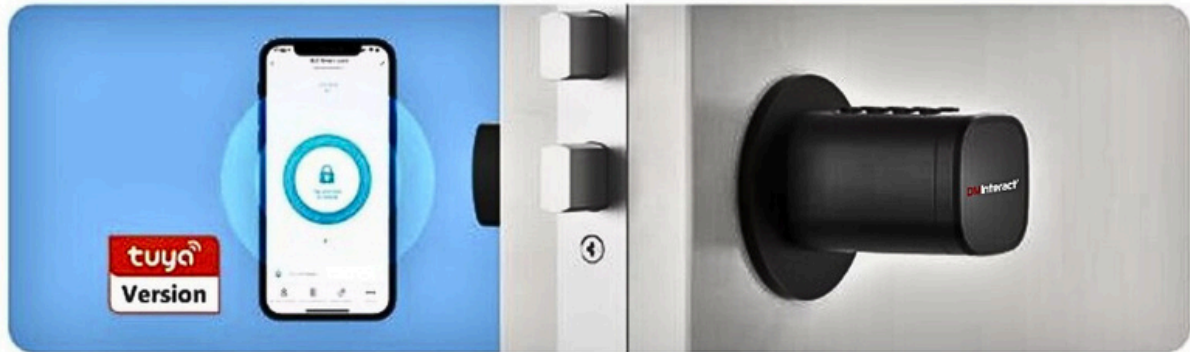

5 WAYS UNLOCK