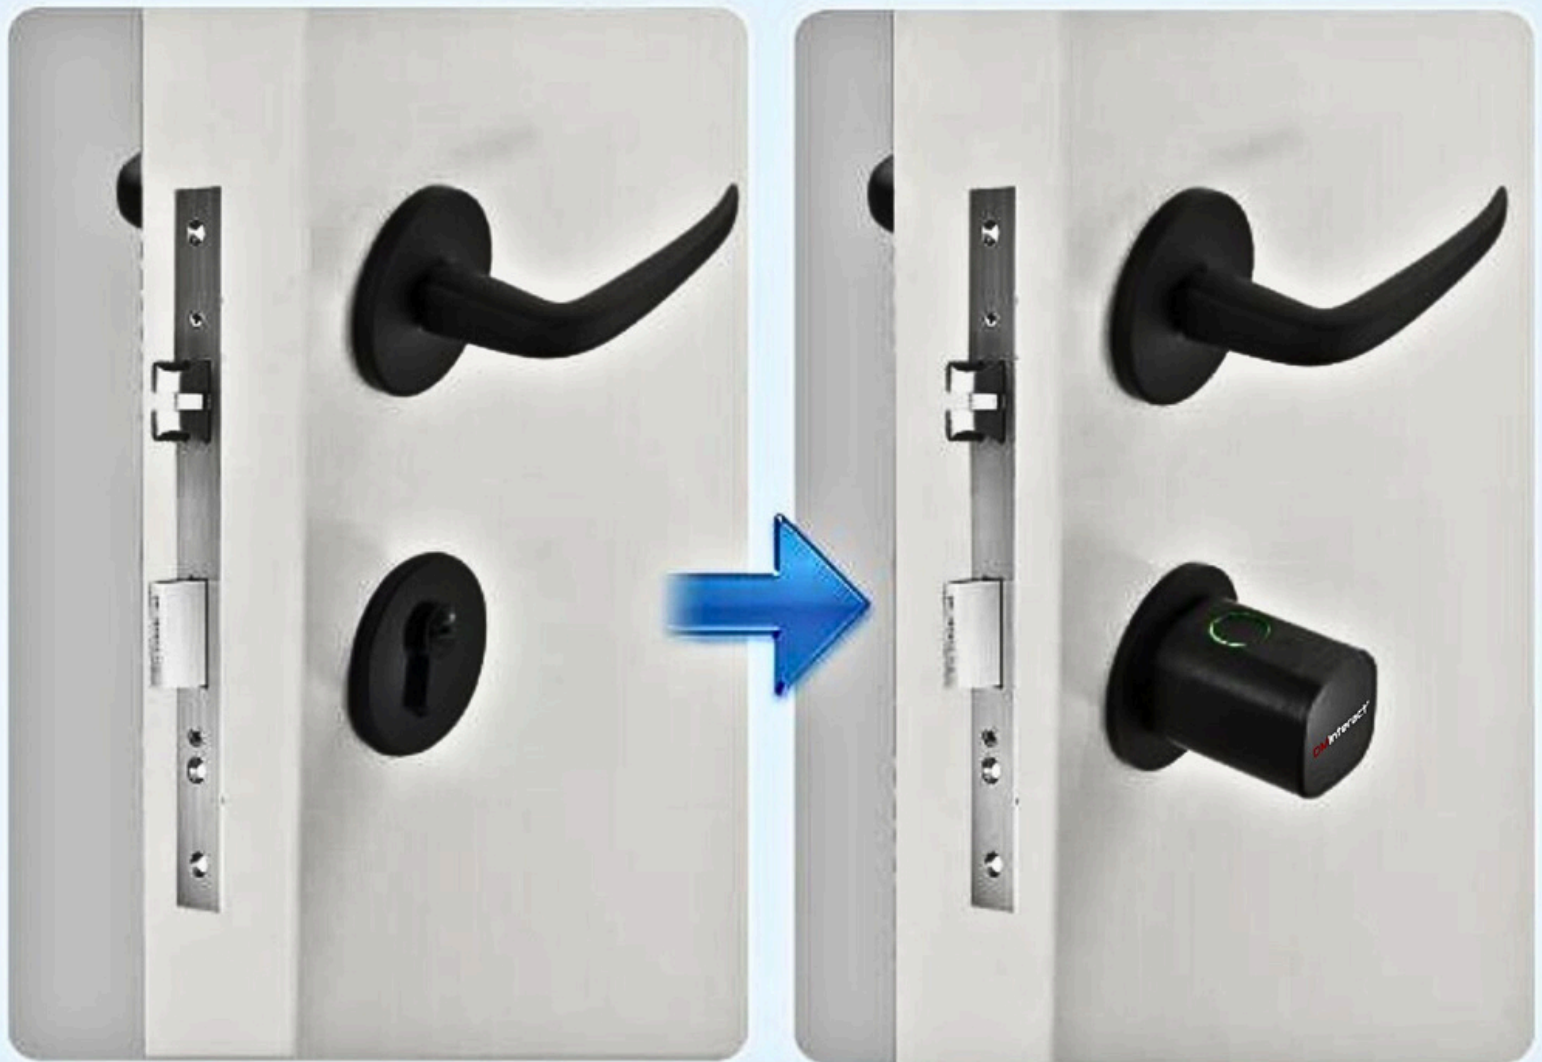

# EASY REPLACEMENT AND INSTALLATION

No breaking the door or change the door body  
Simply use a hex screwdriver to install in 10 minutes.

**Original**

**Replace**