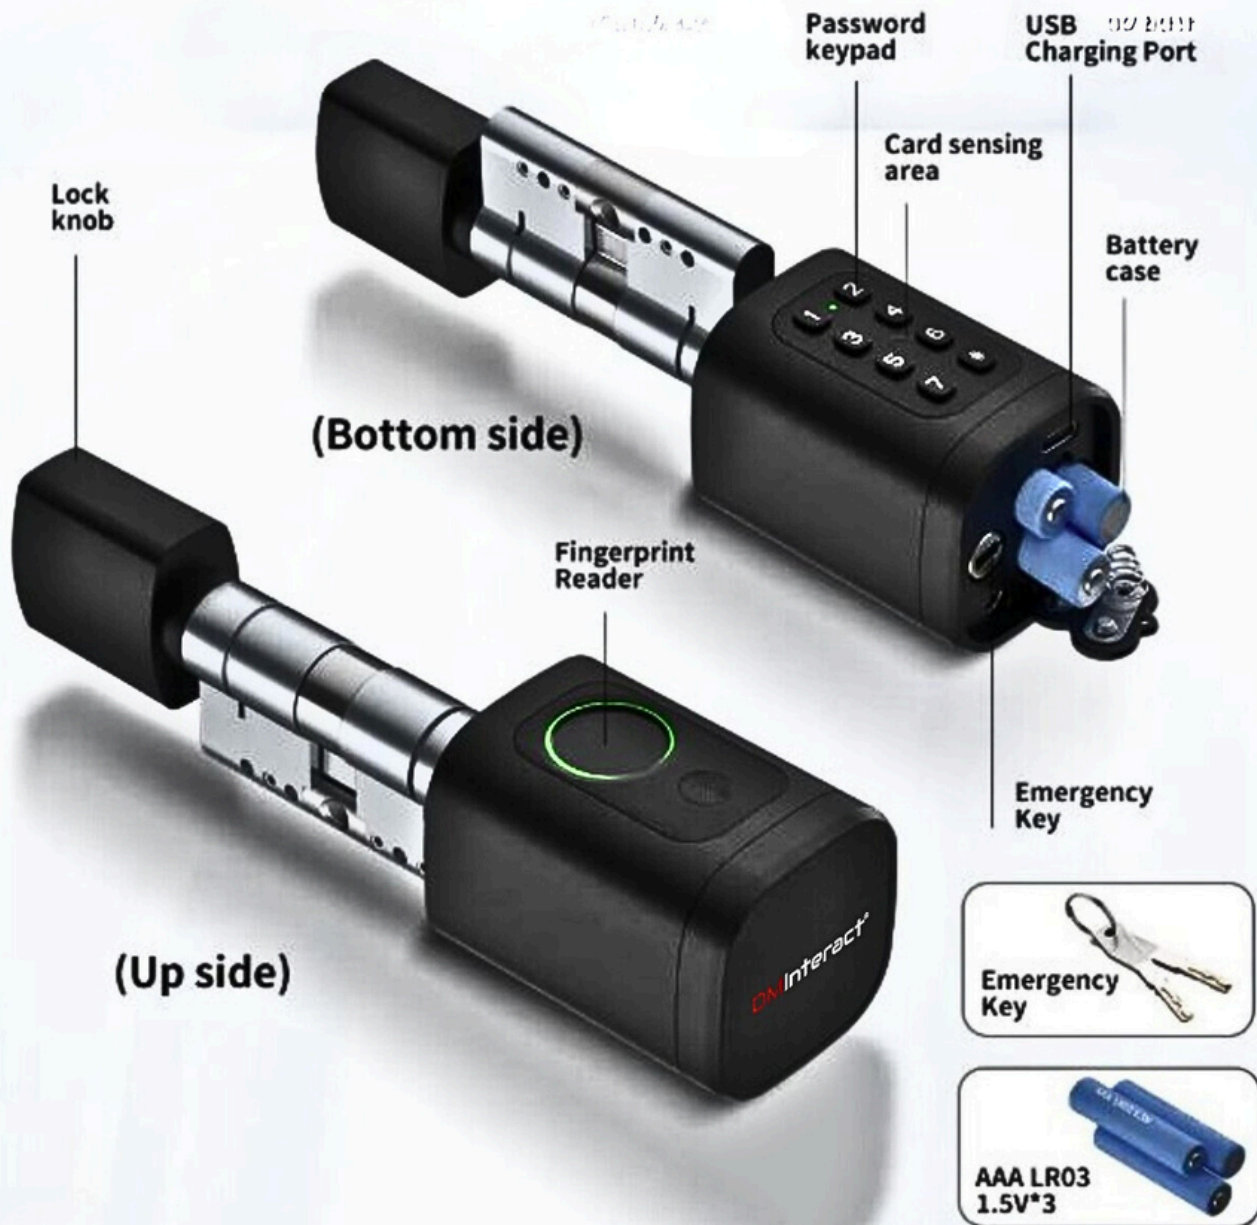

## **DMInteract DM-SDL01**

Tuya App Remote Smart  
Fingerprint Door Lock with Multi-  
Access Options – Bluetooth, Wi-Fi,  
Password, Card & Key Unlock for  
Home, Office, and Hotels

***BEST IN CLASS***

**DMINTERACT DM-SDL01**

**Tuya App Remote Smart Fingerprint Door  
Lock with Multi-Access Options –  
Bluetooth, Wi-Fi, Password, Card & Key  
Unlock for Home, Office, and Hotels**

# PRODUCT OVERVIEW

Upgrade your security with the DMInteract DM-SDL01 Smart Fingerprint Door Lock! Seamlessly unlock with your fingerprint, password, IC card, key, or the Tuya App. Crafted from durable aluminum alloy, it offers advanced features like Bluetooth and Wi-Fi connectivity, access logs, and low power consumption. Perfect for homes, offices, hotels, and more—experience convenience and peace of mind like never before!

# Specifications of the DMInteract DM-SDL01 Smart Door Lock System:

<b>Brand Name:</b>	<b>DMInteract</b>
<b>Model Number:</b>	<b>DM-SDL01</b>
<b>Product Name:</b>	<b>Smart Fingerprint Door Lock</b>
<b>Material:</b>	<b>Aluminum Alloy</b>
<b>APP:</b>	<b>Tuya Smart TT Lock</b>
<b>Unlock Way:</b>	<b>Phone +Fingerprint + Password + Card + Key</b>
<b>Network:</b>	<b>Bluetooth, Wi-Fi, IP</b>
<b>Door Type:</b>	<b>Wood Door, Steel Door, Stainless Steel Door, Aluminum Door, Brass Door</b>
<b>Data Storage Options:</b>	<b>Cloud</b>
<b>Country Of Origin:</b>	<b>China</b>
<b>Single Gross Weight:</b>	<b>0.660 Kg</b>
<b>Single Package Size:</b>	<b>25 x 10 x 7 cm</b>