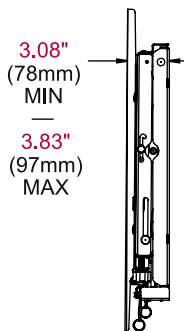

DS-VW765-PQR SmartMount® Full Service Video Wall Mount with Quick Release - Portrait for 42"* to 65" Displays

Product Specifications

	DIMENSIONS (W x H x D)	PRODUCT WEIGHT	LOAD CAPACITY	FINISH	AVAILABLE COLORS
DS-VW765-PQR	22.24" x 26.87" x 3.08"-3.83" (565 x 683 x 78-97mm)	33lb (15kg)	125lb (57kg)	Textured	Black

Package Specifications

	PACKAGE SIZE (W x H x D)	PACKAGE SHIP WEIGHT	PACKAGE UPC CODE	PACKAGE CONTENTS	UNITS IN PACKAGE
DS-VW765-PQR	29.5" x 24.75" x 5.00" (749 x 629 x 127mm)	36lb (16.4kg)	735029300854	Wall mount assembly, mounting attachment rails, fasteners	1

Accessories

- DS-VVSxxx-P:** Wall Plate Alignment Spacers
- ACC-V800X:** Adaptor accessory for 800 x 400mm mounting patterns
- DS-ACC770:** Media Player Mounting Bracket
- ACC-DHK:** Display handling kit
- ACC-DHP6:** Display handling kit replacement pads - 6pk
- PLP-xxx:** PLP Adaptor Plates

*22.25" minimum display height

All dimensions = inch (mm)

FRONT VIEW

ADAPTER BRACKET

WALL PLATE

SIDE VIEW

SIDE VIEW EXTENDED

COMPONENT ACCESS