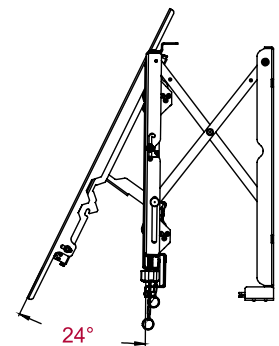

Package Specifications

	PACKAGE SIZE (W x H x D)	PACKAGE SHIP WEIGHT	PACKAGE UPC CODE	PACKAGE CONTENTS	UNITS IN PACKAGE
DS-VW765-PQR	29.5" x 24.75" x 5.00" (749 x 629 x 127mm)	36lb (16.4kg)	735029300854	Wall mount assembly, mounting attachment rails, fasteners	1

Accessories

- DS-VVSxxx-P:** Wall Plate Alignment Spacers
- ACC-V800X:** Adaptor accessory for 800 x 400mm mounting patterns
- DS-ACC770:** Media Player Mounting Bracket
- ACC-DHK:** Display handling kit
- ACC-DHP6:** Display handling kit replacement pads - 6pk
- PLP-xxx:** PLP Adaptor Plates

*22.25" minimum display height

All dimensions = inch (mm)

FRONT VIEW

ADAPTER BRACKET

WALL PLATE

SIDE VIEW

SIDE VIEW EXTENDED

COMPONENT ACCESS

Architect Specifications

The Smartmount® Full-Service Video Wall Mount with Quick Release - Portrait shall be a Peerless-AV model DS-VW765-PQR and shall be located where indicated on the plans. Assembly and installation shall be done according to instructions provided by the manufacturer.