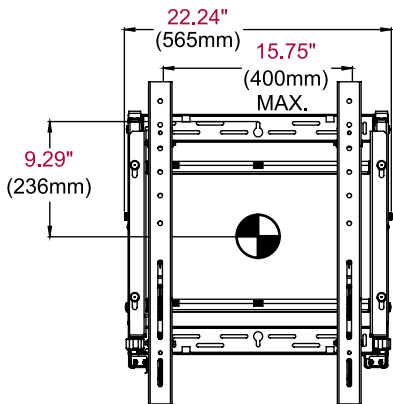

DS-VW765-PQR SmartMount® Full Service Video Wall Mount with Quick Release - Portrait for 42"* to 65" Displays

Product Specifications

	DIMENSIONS (W x H x D)	PRODUCT WEIGHT	LOAD CAPACITY	FINISH	AVAILABLE COLORS
DS-VW765-PQR	22.24" x 26.87" x 3.08"-3.83" (565 x 683 x 78-97mm)	33lb (15kg)	125lb (57kg)	Textured	Black

Package Specifications

	PACKAGE SIZE (W x H x D)	PACKAGE SHIP WEIGHT	PACKAGE UPC CODE	PACKAGE CONTENTS	UNITS IN PACKAGE
DS-VW765-PQR	29.5" x 24.75" x 5.00" (749 x 629 x 127mm)	36lb (16.4kg)	735029300854	Wall mount assembly, mounting attachment rails, fasteners	1

*22.25" minimum display height

All dimensions = inch (mm)

FRONT VIEW

ADAPTER BRACKET

WALL PLATE

SIDE VIEW

SIDE VIEW EXTENDED

COMPONENT ACCESS