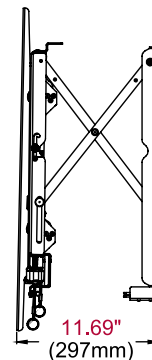

DS-VW765-PQR SmartMount® Full Service Video Wall Mount with Quick Release - Portrait for 42"* to 65" Displays

Product Specifications

	DIMENSIONS (W x H x D)	PRODUCT WEIGHT	LOAD CAPACITY	FINISH	AVAILABLE COLORS
DS-VW765-PQR	22.24" x 26.87" x 3.08"-3.83" (565 x 683 x 78-97mm)	33lb (15kg)	125lb (57kg)	Textured	Black

Package Specifications

	PACKAGE SIZE (W x H x D)	PACKAGE SHIP WEIGHT	PACKAGE UPC CODE	PACKAGE CONTENTS	UNITS IN PACKAGE
DS-VW765-PQR	29.5" x 24.75" x 5.00" (749 x 629 x 127mm)	36lb (16.4kg)	735029300854	Wall mount assembly, mounting attachment rails, fasteners	1

Accessories

- DS-VVSxxx-P:** Wall Plate Alignment Spacers
- ACC-V800X:** Adaptor accessory for 800 x 400mm mounting patterns
- DS-ACC770:** Media Player Mounting Bracket
- ACC-DHK:** Display handling kit
- ACC-DHP6:** Display handling kit replacement pads - 6pk
- PLP-xxx:** PLP Adaptor Plates

*22.25" minimum display height

All dimensions = inch (mm)

FRONT VIEW

ADAPTER BRACKET

WALL PLATE

SIDE VIEW

SIDE VIEW EXTENDED

COMPONENT ACCESS