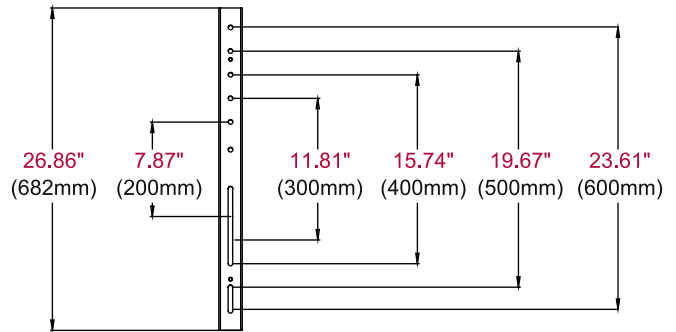

DS-VW765-PQR SmartMount® Full Service Video Wall Mount with Quick Release - Portrait for 42"* to 65" Displays

Product Specifications

	DIMENSIONS (W x H x D)	PRODUCT WEIGHT	LOAD CAPACITY	FINISH	AVAILABLE COLORS
DS-VW765-PQR	22.24" x 26.87" x 3.08"-3.83" (565 x 683 x 78-97mm)	33lb (15kg)	125lb (57kg)	Textured	Black

Package Specifications

	PACKAGE SIZE (W x H x D)	PACKAGE SHIP WEIGHT	PACKAGE UPC CODE	PACKAGE CONTENTS	UNITS IN PACKAGE
DS-VW765-PQR	29.5" x 24.75" x 5.00" (749 x 629 x 127mm)	36lb (16.4kg)	735029300854	Wall mount assembly, mounting attachment rails, fasteners	1

*22.25" minimum display height

All dimensions = inch (mm)

FRONT VIEW

ADAPTER BRACKET

WALL PLATE

SIDE VIEW

SIDE VIEW EXTENDED

COMPONENT ACCESS