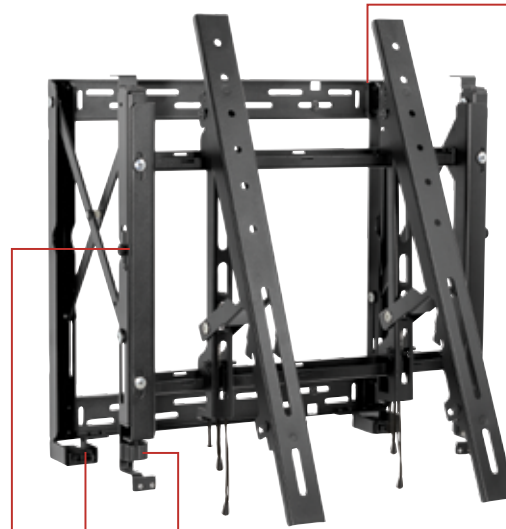

Additional Features

- ✓ Quick release pop out mechanism provides convenient display access in recessed applications
- ✓ Quick release can be disabled with a locking screw to prevent unintentional pop-outs
- ✓ Carriage extension force can be adjusted to accommodate the weight of the display allowing the quick release to activate with gentle force
- ✓ Modular mount for unlimited video wall display configurations
- ✓ Custom wall plate spacers eliminate the guesswork and on-site installation calculations
- ✓ Tool-less micro-adjustments at 8 points allows the mount to overcome uneven walls to create a seamless video wall display
- ✓ Pull-out/prop-open kickstand provides quick service access
- ✓ Integrated cable management tie-backs make display-to-display cabling simple