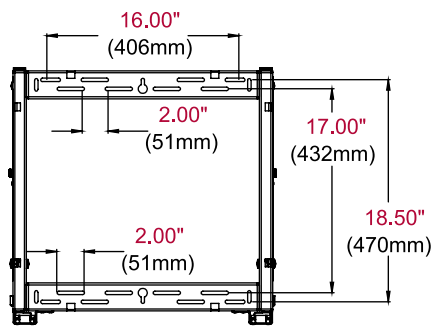

DS-VW765-PQR SmartMount® Full Service Video Wall Mount with Quick Release - Portrait for 42"* to 65" Displays

Product Specifications

	DIMENSIONS (W x H x D)	PRODUCT WEIGHT	LOAD CAPACITY	FINISH	AVAILABLE COLORS
DS-VW765-PQR	22.24" x 26.87" x 3.08"-3.83" (565 x 683 x 78-97mm)	33lb (15kg)	125lb (57kg)	Textured	Black

Package Specifications

	PACKAGE SIZE (W x H x D)	PACKAGE SHIP WEIGHT	PACKAGE UPC CODE	PACKAGE CONTENTS	UNITS IN PACKAGE
DS-VW765-PQR	29.5" x 24.75" x 5.00" (749 x 629 x 127mm)	36lb (16.4kg)	735029300854	Wall mount assembly, mounting attachment rails, fasteners	1

*22.25" minimum display height

All dimensions = inch (mm)

FRONT VIEW

ADAPTER BRACKET

WALL PLATE

SIDE VIEW

SIDE VIEW EXTENDED

COMPONENT ACCESS