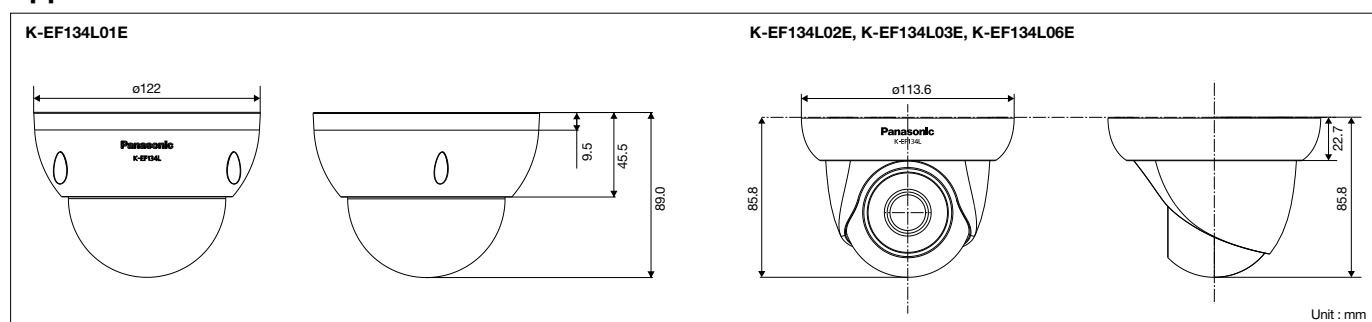

*1 [Image Adjust] Shutter: (0-)80 ms, Gain: (0-)100"

- Panasonic Security Viewer is not supported
- EMS (E-Series Management Software) & Mobile-EMS do not support i-PRO series NVR
- i-PRO series NVR limitations :
  1. Live & Playback (Split screen) may not support frame rate setting of camera.
  2. Resolution (Live, Playback & REC), only SXVGA(1280 × 960) is available.
- See support web page below for further details
  <http://security.panasonic.com/pss/security/library/e-series.html>

Appearance

Trademarks and registered trademarks

- iPad, iPhone and iPod touch are registered trademarks of Apple Inc.
- Android is a trademark of Google Inc.
- ONVIF is trademarks of ONVIF Inc.

Important

- Safety Precaution: Carefully read the Important Information, Installation Guide and operating instructions before using this product.
- Panasonic cannot be responsible for the performance of the network and/or other manufacturers' products used on the network.

- Masses and dimensions are approximate.
- Specifications are subject to change without notice.

DISTRIBUTED BY:

Panasonic

<http://security.panasonic.com/pss/security/library/e-series.html>

(2A-128EA)