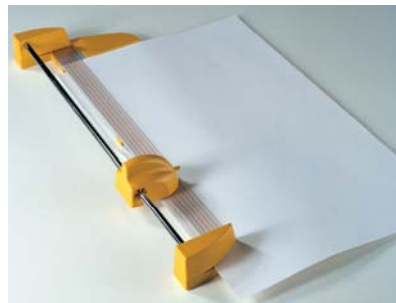

### KOBRA 460-HR

Cutting width (in.):	18
Cutting capacity:	up to 24
Paper press:	automatic
Hand protection guard:	yes
Dimensions (in.):	26x15x4,5
Weight (lbs.):	10

High capacity rotary trimmer. Can cut up to 24 sheets of paper and paper sizes larger than the rated cutting width through a special side opening for almost any cutting job and for a variety of material. It's equipped with a special sharpened carbon steel blade unaffected by the wearing action of the materials to cut, for long-lasting cutting operations with the same cutting precision through the years.

- Transparent automatic paper press for easy cutting operations
- Side bars for easy alignment of material to cut
- Solid steel base with screen printed photographic and paper sizes in mm. and inches
- Special side openings to cut paper sizes larger than the rated cutting width
- Sharpened carbon steel blade, easily replaced by the push-button mechanism
- High quality materials according to ISO 9000 Standards
- Built in accordance to the Safety Standards BS 5498 (British Standards)
- Accessories: steel blade, counter blade

Special **sharpened carbon steel blade** to cut high thickness of paper

Special **side opening** to cut paper sizes larger than the rated cutting width