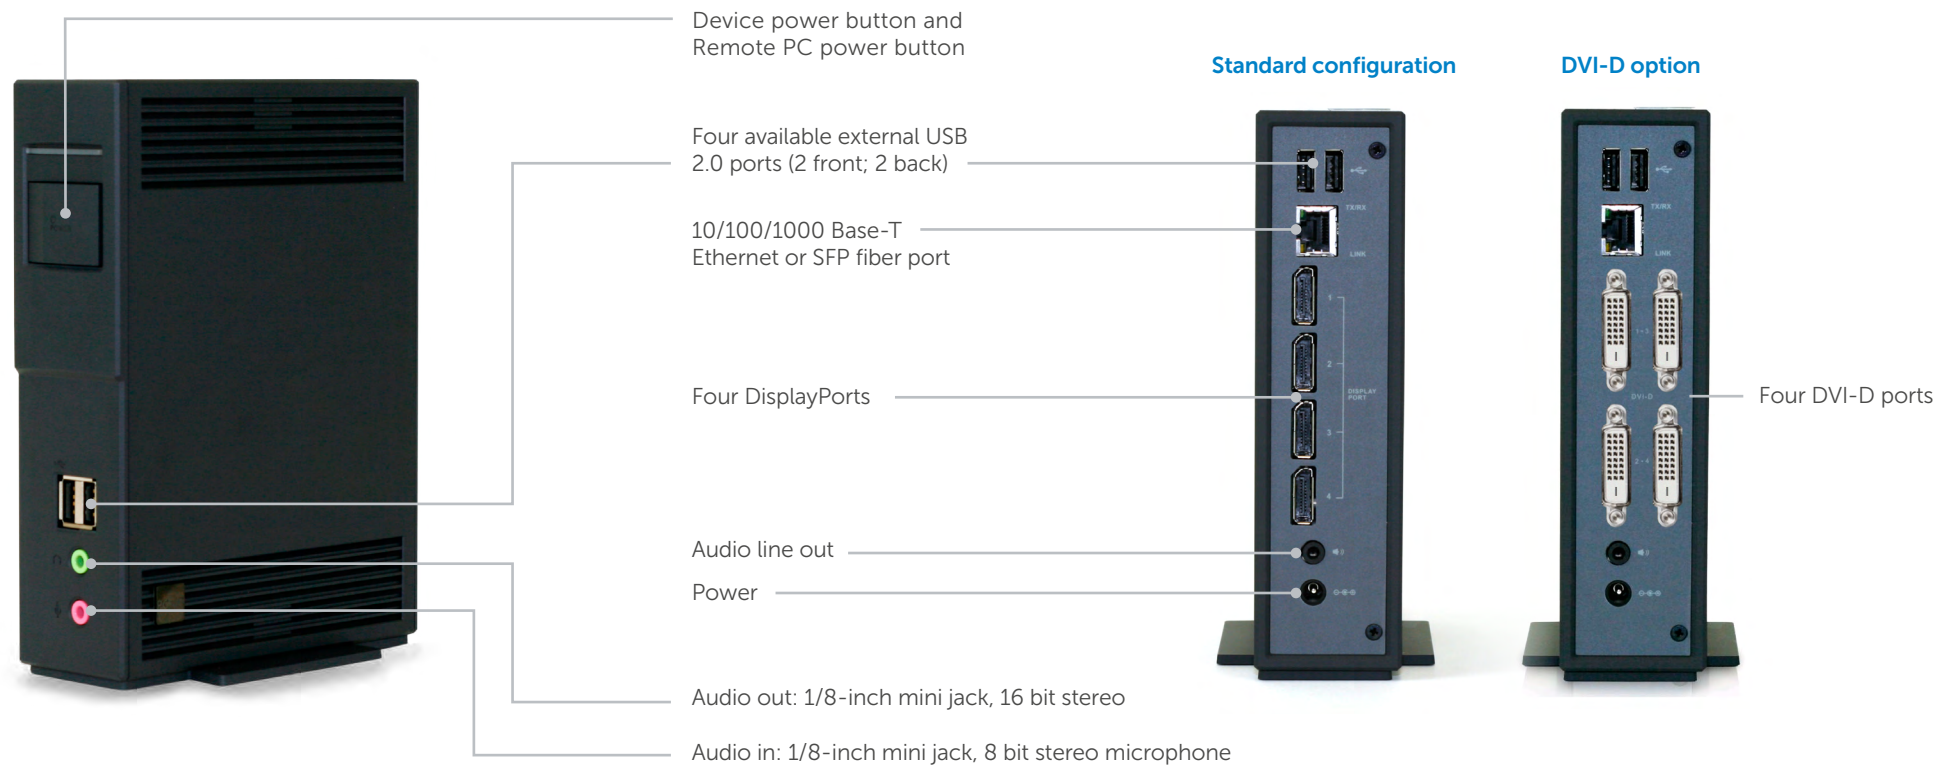

Connectivity - Wyse 7020-P45

Continue tour