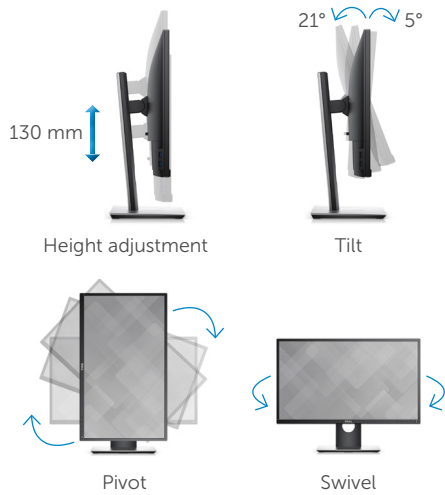

Easily adjust the panel to your preferred viewing position.