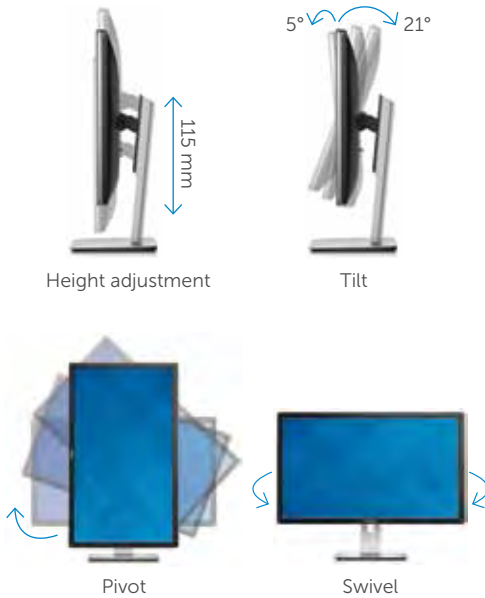

Fully adjustable P2715Q offers multiple ways to adjust to your preferred viewing position:

Connectivity

- | | |
|------------------------------|-----------------------------|
| A AC power connector | F Audio line-out |
| B HDMI (MHL) | G USB upstream |
| C DisplayPort in | H USB downstream (4) |
| D Mini DisplayPort in | I Stand lock |
| E DisplayPort out | |

Dell 27 Ultra HD 4K Monitor | P2715Q

Display	
Model number	P2715Q
Viewable image size (diagonal)	68.47 cm (27 inches)
Active display area	
Horizontal	596.74 mm (23.49 inches)
Vertical	335.66 mm (13.21 inches)
Maximum resolution	3840 x 2160 at 60Hz
Aspect ratio	16:9
Pixel pitch	0.1554 mm x 0.1554 mm
Brightness (typical)	50 to 350 cd/m ²
Color gamut (typical)	99% sRGB (delta E <3) 103.961% ⁵ (CIE1976)
Color depth	1.07 billion colors
Contrast ratio (typical)	1,000:1
Dynamic contrast ratio	2 million:1
Viewing angle (typical) (vertical/horizontal)	178°/178°
Response time (typical)	Fast mode: 6 ms gray-to-gray (typical) Normal mode: 8 ms gray-to-gray (typical)
Panel technology, surface	In-plane switching, anti-glare
Backlight	LED
Speakers (optional)	Dell Speaker Bar AC511
Bezel color	Black

Connectivity

Connectors	1 x mini-DisplayPort ⁷ , 1 x DisplayPort (in), 1 x DisplayPort (out), 1 x HDMI (MHL), 4 x USB 3.0 ⁸ , 1 x Audio Line out
------------	--

Design features

Stand	Height-adjustable stand (115 mm), tilt (5° forward or 21° backward typical), pivot, swivel and built-in cable management
Security	Security lock slot (security lock not included)
VESA mounting support (wall mount sold separately)	100 mm x 100 mm

Thank you
for making
Dell monitors

#1
Worldwide*

Dell 27 Ultra HD 4K Monitor | P2715Q
68.47 cm (27 inches)

Dell 27 Ultra HD 4K Monitor | P2715Q
68.47 cm (27 inches)

The Dell 27 Ultra HD 4K Monitor offers you: