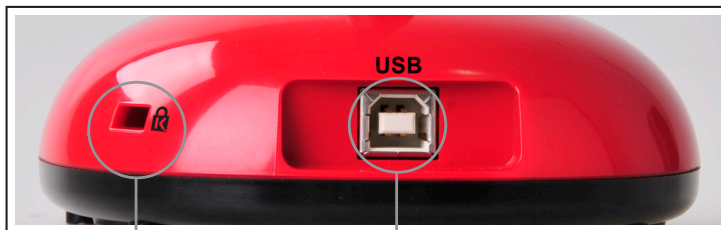

User Interface

• DC125

Kensington Lock Port

USB 2.0