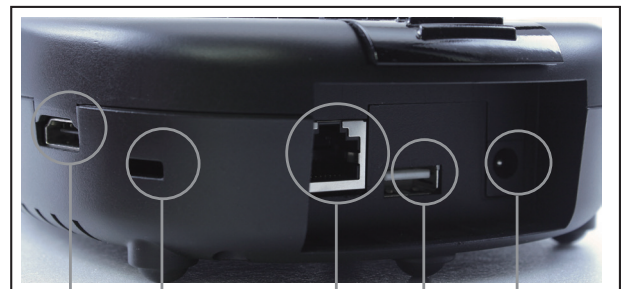

• DC-W50

HDMI OUT Kensington Lock Port Ethernet USB 2.0 DC IN

Lumens™
Brilliance by Design

Lumens Integration, Inc.
4116 Clipper Court
Fremont, CA. 94538
Phone : 888.542.3235
Fax : 510.252.1389
<http://www.MyLumens.com>

Lumens Europe
Stationstraat 5
1730 Asse, Belgium
Phone : +32 (0) 2 452 76 00
Fax : +32 (0) 2 452 76 00
<http://www.MyLumens.com>