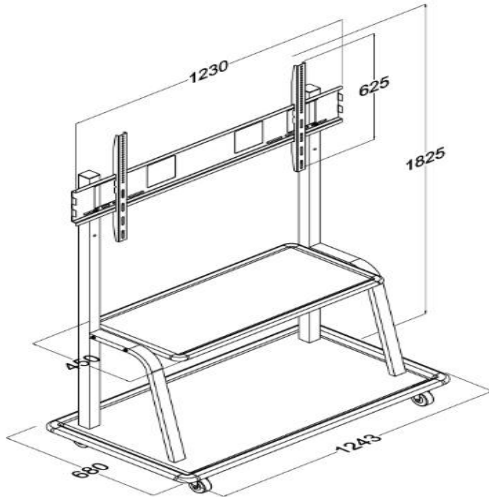

## Heavy Duty LCD/LED TV's Floor Stand

Specification	
Model	<b>ATLFS-07B</b>
Item	<b>Heavy Duty LCD/LED/Plasma TV's Trolley Cart</b>
Suggested TV Size	<b>55"-110"</b>
Load Capacity	<b>140KGs (308lbs)</b>
Applicable VESA	<b>200*200, 400*200, 400*400, 600*400, 600*600, 800*600, 1000*600MM</b>
Bracket Profile	<b>35MM</b>
Bracket length	<b>1230MM</b>
Tilt	<b>No</b>
Swivel	<b>No</b>
Cable Management	<b>Yes</b>
Camera Holder	<b>No</b>
Column Type	<b>Double Column with width 50x50MM</b>
Height-adjustable	<b>Yes</b>
Maximum Height	<b>1825MM</b>
DVD Rack / Shelf	<b>Yes</b>
Type of DVD Rack / Shelf	<b>Black Color Steel</b>
Size of DVD Rack / Shelf	<b>930*450mm</b>
Wheel for Move	<b>2 locking and 2 non-locking heavy duty casters</b>
Color	<b>Black</b>
Material	<b>Cold rolled sheet</b>
Steel thickness ( Wall plate, VESA Plate, Arm ) )	<b>1.5MM</b>
Finishing	<b>Powder Coating</b>
Product Size	<b>1160*740*1875MM</b>

Packaging Information	
Package	<b>Brown box</b>
Brown Box Dimension &Weight	<b>1523*550*110MM/18.75KG &amp; 1240*730*90MM/24.6KG</b>
Pcs per Package	<b>1 piece in 2 carton</b>