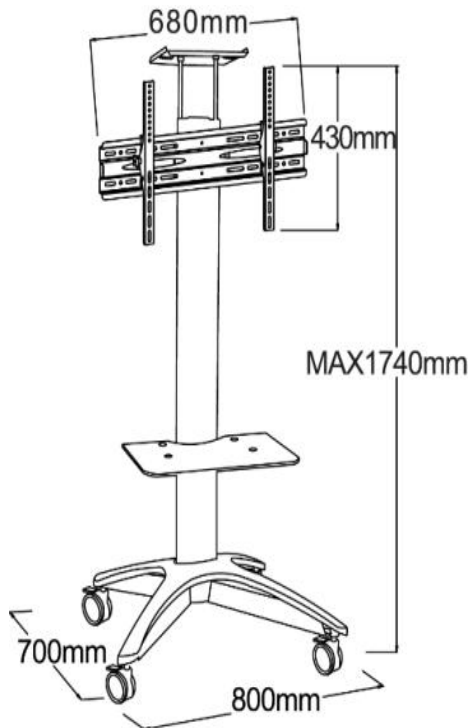

## LCD/LED TV's Floor Stand

Specification	
Model	ATLFS-09S
Item	LCD/LED/Plasma TV's Trolley Cart
Suggested TV Size	26" ~ 70"
Load Capacity	50KGs (110lbs)
Applicable VESA	150*150, 200*100, 200*150, 200*200, 400*200, 400*400, 600*400MM
Bracket Profile	65MM
Bracket length	680MM
Bracket Width	430MM
Tilt	-15° ~ +15°
Swivel	No
Column Size	1500*160*60MM
Column Type	Silver Color Aluminum Tube of 155*60mm
Height-adjustable	Yes
Maximum Height	1740MM
Camera Holder	Yes
Camera Holder Size	300*225mm
DVD Rack	Yes
DVD Rack Type & Size	Type : Black Tempered Glass & Size : 540*340mm with 8MM width
Cable Management	Yes
Wheel	2 locking and 2 non-locking heavy duty casters
Base Size	700*800MM
Color	Silver Color Pole/Column & Bracket
Material	Steel, Aluminum, ABS
Steel thickness ( Wall plate, VESA Plate, Arm )	1.5MM
Finishing	Cold Rolled Steel & Aluminium Tube, Powder Coating with Silver Color
Product Size	800*700*1900MM

Packaging Information	
Package	Brown box
Brown Box Dimension & Weight	850*760*200/1565*220*90MM& 18/6KG
Pcs per Package	0.5 PCS