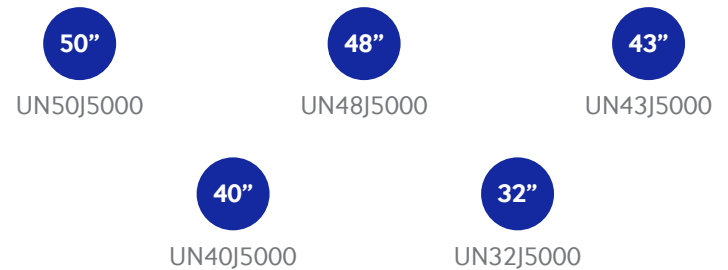

PRODUCT HIGHLIGHTS

- Full HD 1080p
- Motion Rate 60
- Wide Color Enhancer

SIZE CLASS

Enjoy enhanced color and clarity with stunning Full HD 1080p at twice the resolution of standard HD TV. Experience vivid picture quality in a sleek profile with the J5000's Slim FLED backlighting technology.

SCREEN DIAGONAL MEASUREMENT: 49.5"

UPC CODE: 887276069203

COUNTRY OF ORIGIN: Mexico

DIMENSIONS (INCHES W x D x H):

- **TV WITHOUT STAND:** 44.9 x 2.4 x 24.5
- **TV WITH STAND:** 44.9 x 12.2 x 28.3
- **SHIPPING:** TBD x TBD x TBD

SCREEN SIZE CLASS: 48"

SCREEN DIAGONAL MEASUREMENT: 47.6"

UPC CODE: 887276069173

COUNTRY OF ORIGIN: Mexico

DIMENSIONS (INCHES W x D x H):

- **TV WITHOUT STAND:** 43.3 x 2.4 x 24.8
- **TV WITH STAND:** 43.3 x 12.2 x 27.4
- **SHIPPING:** 52.7 x 6.3 x 29.4

SCREEN SIZE CLASS: 40"

SCREEN DIAGONAL MEASUREMENT: 40"

UPC CODE: 887276069203

COUNTRY OF ORIGIN: Mexico

DIMENSIONS (INCHES W x D x H):

- **TV WITH STAND:** TBD x TBD x TBD
- **TV WITHOUT STAND:** TBD x TBD x TBD
- **SHIPPING:** TBD x TBD x TBD