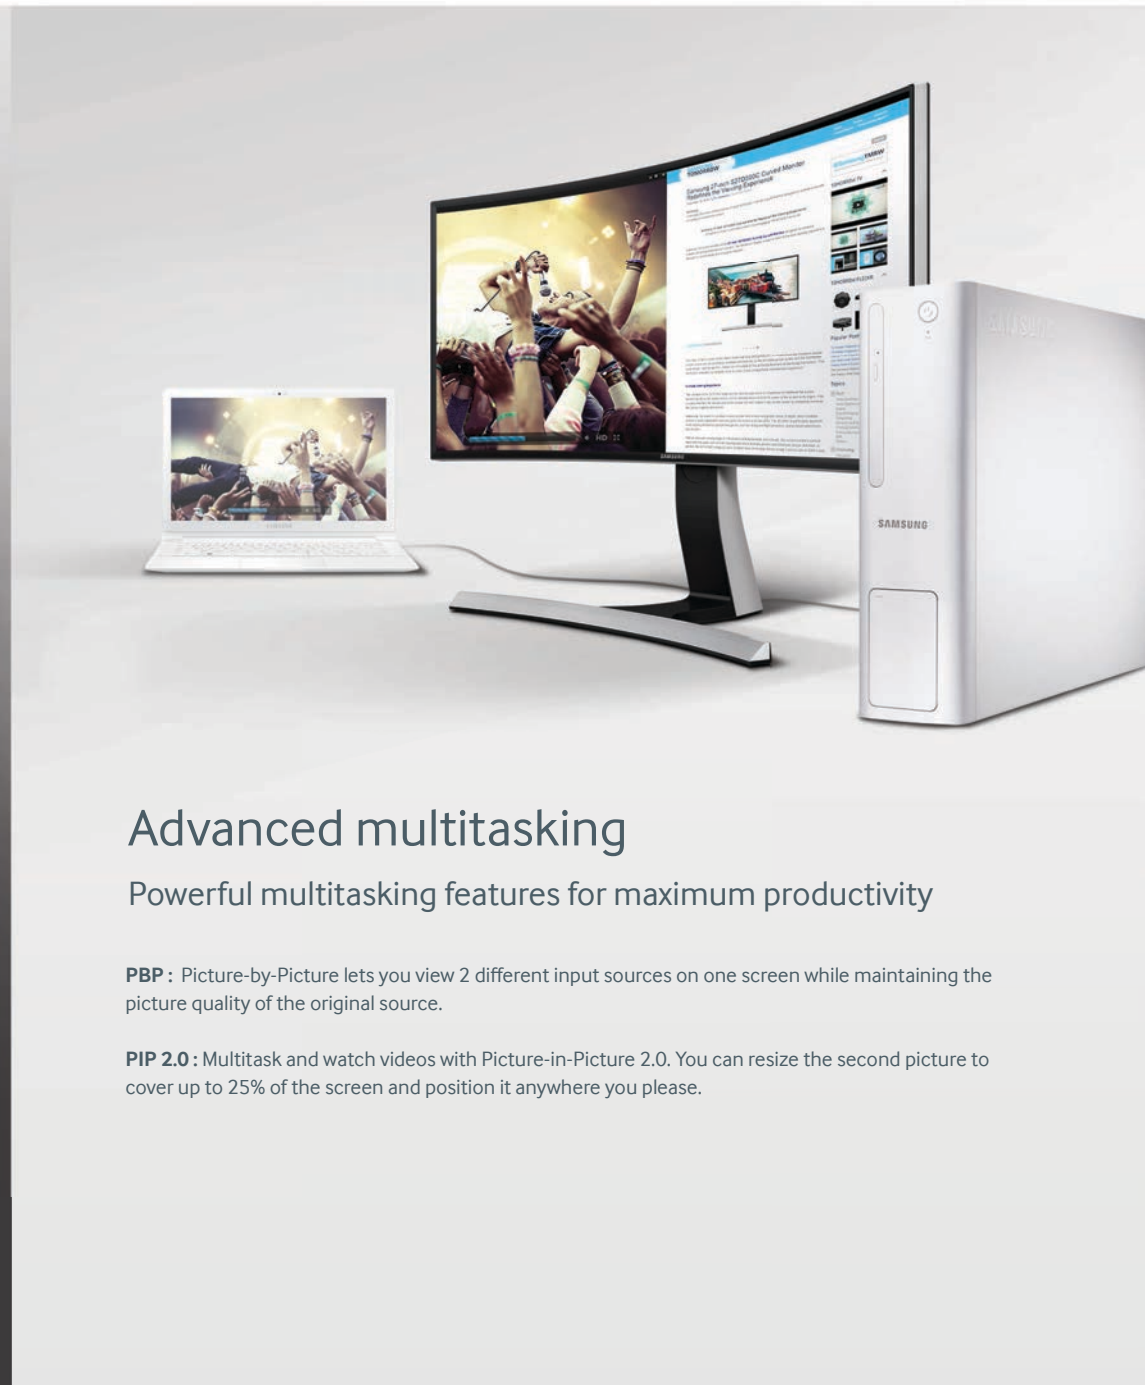

Advanced multitasking

Powerful multitasking features for maximum productivity

PBP : Picture-by-Picture lets you view 2 different input sources on one screen while maintaining the picture quality of the original source.

PIP 2.0 : Multitask and watch videos with Picture-in-Picture 2.0. You can resize the second picture to cover up to 25% of the screen and position it anywhere you please.