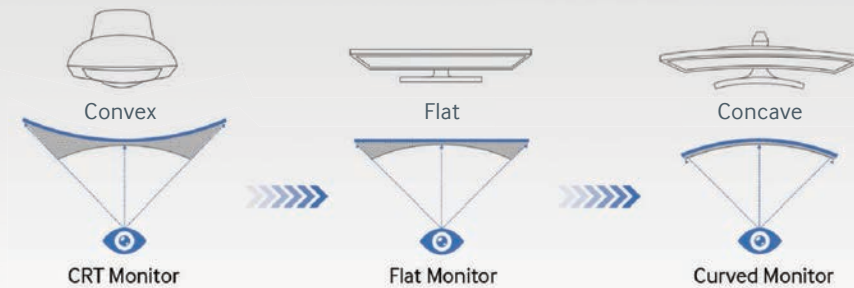

Samsung  **Curved** MONITOR

Curved for the ultimate viewing experience

27inch
Curved Monitor
LS27D590CS/EN

34inch
Premium Curved Monitor
LS34E790CNS/EN

SAMSUNG

Why We Love Curves

Why curved monitor?

Research indicates people have a preference for curves over hard lines and sharp angles. Samsung curved monitors not only look beautiful, they also provide a more comfortable, more immersive and better quality viewing experience compared to flat screen LED monitors.

Samsung curved monitors' superior eye comfort has been validated by TÜV Rheinland, a leading international certification organisation which tests the safety and quality of new and existing products.

Curved screens may reduce eye and neck strain by reducing the range of visual movements since you can view a Samsung curved display at a more uniform distance from your seat, resulting in a more comfortable viewing experience.

Innovative Curved Design

Immersive viewing experience

The curvature of Samsung curved monitors is optimised to give the most immersive, panoramic viewing experience by minimising the average distance from the eyes to the centre and edges of the screen, providing an enhanced and natural 3D like effect. Samsung's LS34E790CNS/EN has the deepest monitor curvature on the market today.

Ergonomic Design : Samsung's unique Height Adjustable Stand (HAS) design lets you adjust the height of the premium 790C series curved monitors to up to 100mm to perfectly match your eye level. You can also tilt with ease for quick adjusting and re-adjusting.