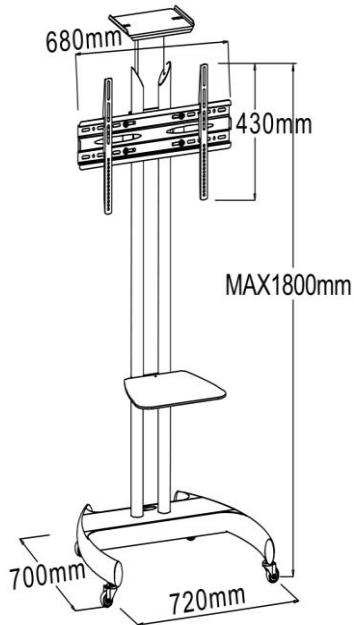

LCD/LED TV's Floor Stand

Specification	
Model	ATLFS-03S
Item	LCD/LED/Plasma TVs Trolley Cart
Suggested TV Size	26"-70" LED/LCD/Plasma
Load Capacity	50KGs (110lbs)
Applicable VESA	150*150 200*100 200*150 200*200 400*200 400*400 600*400MM
Bracket Profile	35MM
Bracket length	680MM
Bracket Width	430MM
Tilt Option	No
Swivel Option	No
Column Size	1650MM*Φ50MM
Column Type	Double Column/Pole/Tube
Height Adjustable	Yes
TV Mounting Height	1500MM
Maximum Height	1800MM
Camera Holder	Yes
Cable Management	Yes
DVD Rack	Black Tempered Glass
DVD Rack/Shelf Size	440x340mm
DVD Rack/Shelf Thickness	6MM
Wheel for Move	2 locking and 2 non-locking heavy duty casters
Base Size	700x720MM
Material	Steel,ABS
Steel thickness (Wall plate, VESA Plate, Arm)	1.5MM
Finishing	Electro Plating
Color	Siver Color Pole/Column & Black Color Bracket
Product Size	720*700*1800MM

Packaging Information	
Package	Brown box
Brown Box Dimension &Weight	780*750*140MM -18KG & 1700*200*80MM- 6KG
Pcs per Package	1Piece in 2 Cartons