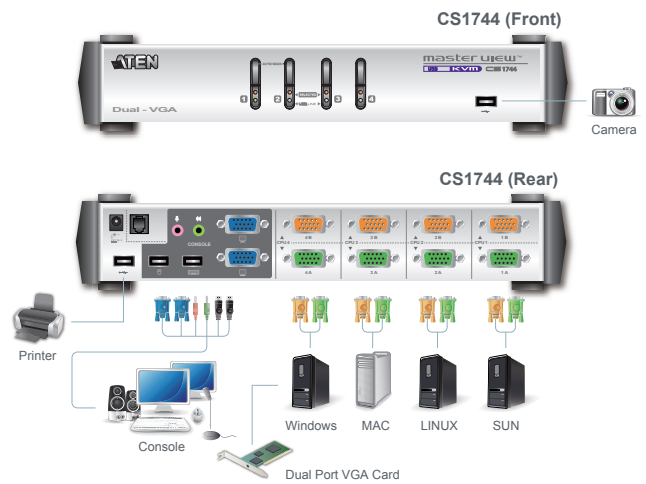

Specification

Function		CS1742	CS1744	
Computer Connections		2	4	
Port Selection		Hotkeys, Pushbutton		
USB Port/ Audio Port Selection		Hotkey		
Connectors	Console Ports	Keyboard	1 x USB Type A Female (White)	
		Video	2 x HDB-15 Female (Blue)	
		Mouse	1 x USB Type A Female (White)	
		Speaker	1 x Mini Stereo Jack Female (Green)	
		Microphone	1 x Mini Stereo Jack Female (Pink)	
	KVM Ports	Speaker/ Microphone	2 x SPHD-15 Male (Yellow)	4 x SPHD-15 Male (Yellow)
		Video1		
		Keyboard/Mouse	2 x SPHD-15 Female (Green)	4 x SPHD-15 Female (Green)
		Video2		
	USB Hub		2 x USB Type A Female (White)	
FW upgrade		1 x RJ11 Socket (Black)		
Power		1 x DC 5V Jack (Black)		
Switches	Port	2 x Pushbutton	4 x Pushbutton	
LEDs	On Line / Selected	2 (Orange)	4 (Orange)	
	USB Link	2 (Green)	4 (Green)	
Emulation	Keyboard/Mouse	USB		
Video		2048 x 1536; DDC2B		
Scan Interval		1~99 seconds (Default: 5 sec.)		
Power Consumption		DC5V, 1.25W	DC5V, 1.35W	
Environment	Operating Temp.	0~50°C		
	Storage Temp.	-20~60°C		
	Humidity	0~80% RH, Non-condensing		
Physical Properties	Housing	Metal		
	Weight	0.82 kg	1.03 kg	
	Dimensions (L x W x H)	21.00 x 8.80 x 5.55 cm	27.00 x 8.80 x 5.55 cm