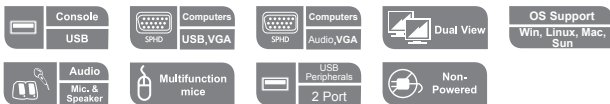

CS1742/CS1744

2/4-Port USB Dual-View KVM™ Switch

- CS1742/CS1744 2/4-Port KVM Switch integrates functions of video signal dual output and USB KVMswitches. It allows a computer with dual-screen support to pair with twoVGA/SVGA/Multisyncdisplays via a USB keyboard and mouse. Furthermore, CS1742/CS1744 provides 2 USB ports, allowingeach server to share any USB peripheral device that is connected to this HUB.

Features

- Allows one USB keyboard, USB mouse, speakers, microphone and two displays to control twodual display computers
- 2 port USB Hub built in
- Multipatform support: compatible with all operation platforms PC (Windows, Linux and mostothers), Mac and Sun
- With speaker and microphone support
- Bi-directional switching and flexible interoperability; switch permits independent PC,independent peripheral, and independent audio function, regardless of KVM switch focus
- Buzzer On/Off via hotkey
- Keyboard and mouse emulation for error free booting
- Computer selection via front panel pushbuttons and hotkeys
- Superior video quality - up to 2048 x 1536; DDC2B
- Firmware upgradeable
- OS Support:Windows LINUX, Mac, Sun and FreeBSD
- SUN/Mac keyboard support and emulation*