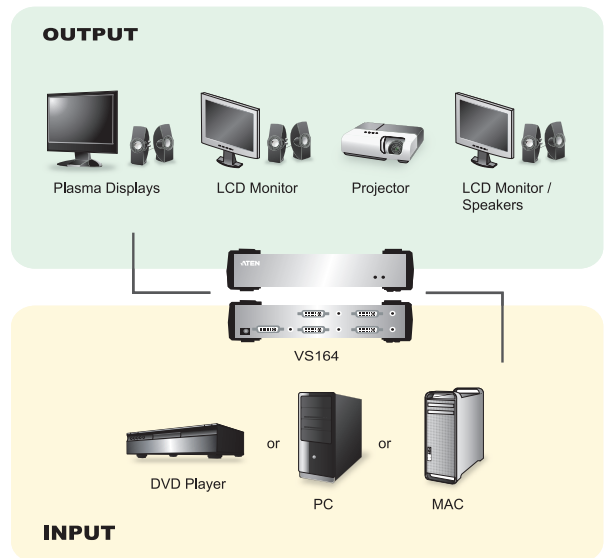

VS162 / VS164

2/4-Port DVI Video Splitter

- The 2-port VS162 and 4-port VS164 video splitters chart a new direction in multimedia functionality by combining DVI quality video and audio. They take the signals from an audio/video source and replicate them to two (VS162) or four (VS164) audio/video outputs.

Splitters can be cascaded to three levels to handle up to 64 monitors (VS164), which makes them the ideal solution for situations such as:

- Broadcasting video information to the public (news headlines, stock prices, airline and train schedules, etc.)
- Company training facilities
- Classroom instruction

Features

- Connects computers with DVI graphics to multiple DVI compatible monitors or projectors
- Fully compliant with the DVI-digital and DVI-analog
- Support DDWG (Digital Display Working Group) standard for DVI Compliant monitors
- DDC/CI support – allow color, brightness, contrast and other adjustments via GUI for DDC/CI enabled LCD monitors
- Speaker enabled for audio enjoyment
- Cascadable to 3 levels – provides up to 8/64 video signals to Device-5m, Device to Display-5m
- Installs in minutes
- Maintains highest single link video resolution (up to 1920 x 1200)
- DDC, DDC2, DDC2B Compatible (Port 1 only)
- HDCP Compliant

Specification

Function		VS162	VS164
Computer Connections		2	4
Connectors	Video In	1 x DVI port (Female)	
	Audio In	1 x Audio jack	
	Video Out	2 x DVI ports (Female)	4 x DVI ports (Female)
	Audio Out	2 x Audio jacks	4 x Audio jacks
Power		1 x DC 5.3V jack	
LEDs	Link	1	
	Power	1	
Resolution		Up to 1920 x 1200; DDC2B	
Power Consumption		DC5.3V, 2.4W	DC5.3V, 4.0W
Signal Range		5 m (15 ft)	
Environment	Operating Temp.	0-50°C	
	Storage Temp.	-20-60°C	
	Humidity	0-80% RH, Non-condensing	
Physical Properties	Housing	Metal	
	Weight	0.62 kg	0.72 kg
	Dimensions (L x W x H)	21.00 x 8.80 x 5.55 cm	21.00 x 8.80 x 5.55 cm