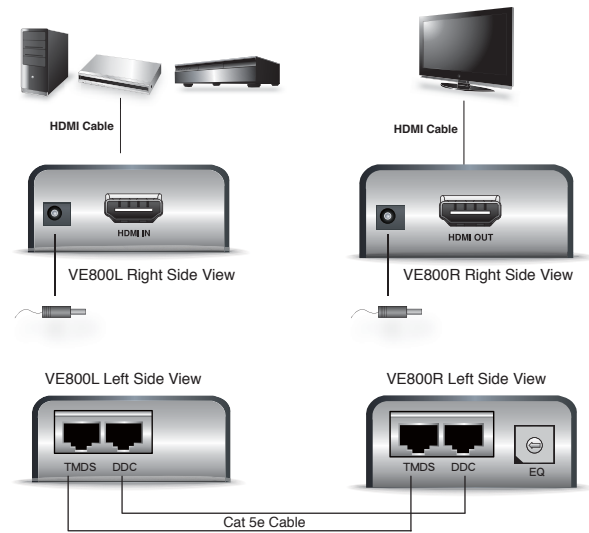

## HDMI Extender

- The VE800 HDMI Extender extends your HDMI display up to 60 m away from your HDMI source using two Cat 5e cables. It is equipped with HDMI (high definition multimedia interface) connectors and is capable of supporting DVI-D (Single-Link) equipment when used with a HDMI-to-DVI adapter, providing greater flexibility and installation options when integrating several home theater components.

**HDMI™**  
HIGH DEFINITION MULTIMEDIA INTERFACE

### Features

- Extends the distance between HDMI source and HDMI display
- Uses Cat 5e cable to achieve long distance transmission
- 8 segment equalization adjustment switch
- Extend 1080p by 40m; extend 1080i (HDTV) by 60m
- Superior video quality – 1920 x 1200, up to 1080p
- HDMI (3D, Deep Color)
- Supports Dolby True HD and DTS HD Master Audio
- DDC compatible
- HDMI and HDCP 1.1 Compatible
- Compatible with all ATEN HDMI switches and splitters

### Specification

Function		VE800L	VE800R
Device Connections		1	N/A
Connectors	Display	N/A	1 x HDMI Type A 19-pin Female
	Device	HDMI In	1 x HDMI Type A 19-pin Female
	Unit to Unit	2 x RJ-45 Female	2 x RJ-45 Female
	Power Jack	1 x DC Jack	1 x DC Jack
Switches	EQ Adjustment	N/A	1 x 8-position switch
LEDs	Power	Orange	Orange
	On Line	N/A	Green
HDMI Resolution		HDTV resolutions: 480p, 720p, 1080i, 1080p (1920 x 1080); PC resolutions: VGA, SVGA, XGA, SXGA, UXGA, WUXGA (1920 x 1200)	
Power Consumption		DC5V,1.22W	DC5V,0.95W
Environment	Operation Temp.	0-50°C	
	Storage Temp.	-20°-60°C	
	Humidity	0.80% RH, Non-condensing	
Physical	Housing	Metal	
	Weight	0.16kg	
Properties	Dimensions	9.00x5.50x2.40cm	