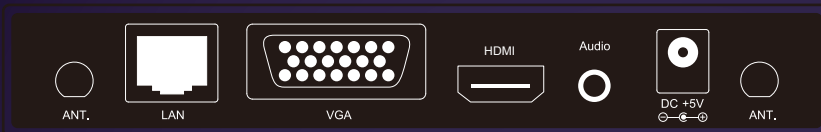

Supported OS

Windows 7 Vista XP

Mac

iPhone

iPad

ANDROID

· I/O on rear panel

· Windows UI

※ Remote Desktop Support

Use a set of USB mouse and keyboard connected to WGA-310 to control the projecting PC/Mac.
Enable the Virtual Intelligent White Board function by using the IWB software running on PC.