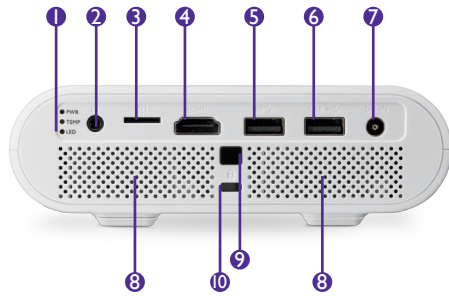

## Dimensions

## Optional Accessories

- 3D Glasses
- 50" Portable Projection Screen

**BenQ**

Because it matters

## Input and Output Terminals

- ❶ LED Indicators
- ❷ Audio out (Mini Jack)
- ❸ Micro SD card reader
- ❹ HDMI/MHL input port
- ❺ USB 3.0 Type-A port
- ❻ USB 2.0 Type-A port
- ❼ AC Power cable inlet
- ❽ Speakers
- ❾ IR Receiver
- ❿ Kensington lock slot