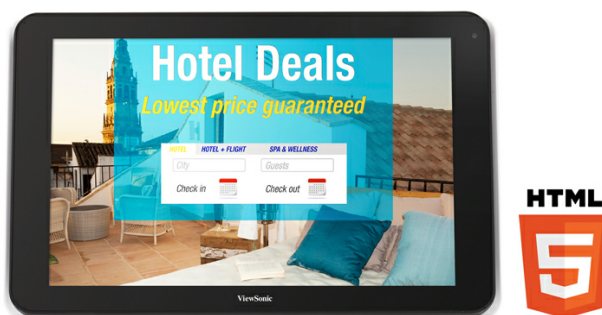

Power over Ethernet (PoE) for easy-installation

The ViewSonic EP1042T is a 10" (10.1" viewable) all-in-one interactive digital ePoster designed as a conference and meeting arrangement solution, delivering eye-catching and touch-interactive commercial messaging. Adopting the latest power-over-Ethernet (POE) technology, the display can be easily installed at high-visibility locations via one LAN cable. The EP1042T features a wireless b/g/n network and LAN connectivity for easy content loading. Multi-touch compatibility with HTML5 and SMIL formats deliver a 2-way interactive platform for dynamic, customized content. Its built-in media player, 8GB internal storage, and integrated speakers enable the playback of video clips, as well as photos and music, from a USB hard drive or SD/SDHC memory card. Bundled with Signage Manager Express software, the EP1042T effectively delivers customized messaging to target audiences. With VESA-mount compliance (75mm x 75mm), the EP1042T is installation-ready for high-visibility, high-traffic locations.

Interactive on-demand messaging for your customers

The display delivers on-demand advertising and messaging while increasing two-way communication with customers. With 10-Point multi-touch capability, it creates more content engagement with the walk-by passengers in high-traffic venues.

Support for dynamic W3C/SMIL-format presentations

With the bundled Signage Manager Express software, the display can display W3C HTML5 and SMIL content retrieved from the Internet. This content management and scheduling system offers the flexibility to display fresh and interesting content such as news, weather information, stock market trends, sports scores, social networking, or RSS feeds on multiple screens.