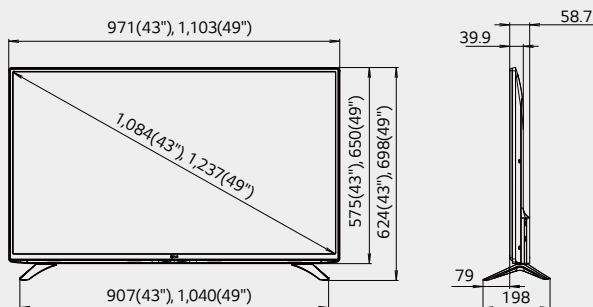

Dimensions (Unit : mm)

43" / 49"