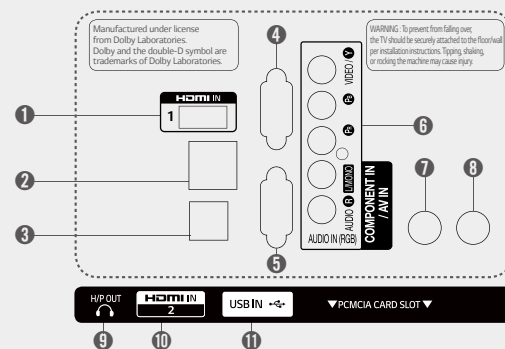

Connectivity

- ① HDMI IN 1
- ② LAN (MHEG/SERVICE)
- ③ OPTICAL DIGITAL AUDIO OUT
- ④ RGB IN (PC)
- ⑤ RS-232C IN
- ⑥ COMPONENT IN / AV IN
- ⑦ LNB Satellite IN
- ⑧ ANTENNA / CABLE IN
- ⑨ H/P OUT
- ⑩ HDMI IN 2
- ⑪ USB IN