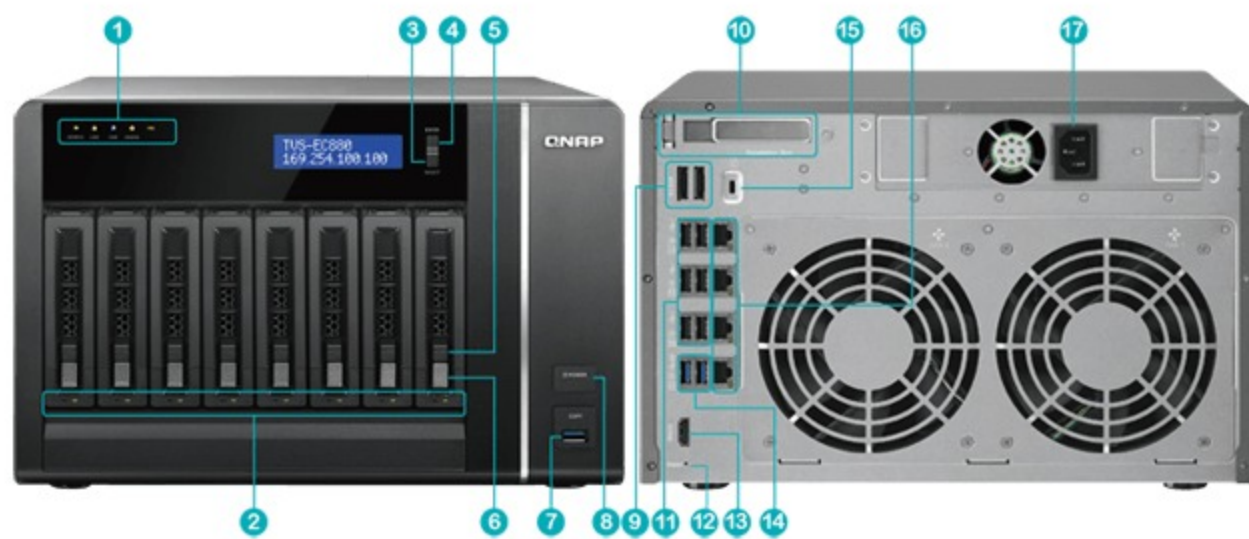

CPU	Intel® Xeon® E3-1245 v3 3.4 GHz Quad Core Processor or above
Memory	<p>TVS-EC880-E3-8G:</p> <p>System memory: 8 GB DDR3 RAM (non-ECC Memory) Memory module pre-installed: 4 GB x2 Total memory slots: 4 Memory expandable up to: 32 GB (8GB x4) Note: When upgrading RAM to more than 24GB, the original 4GB RAM modules must be removed.</p> <p>TVS-EC880-E3-16G:</p> <p>System memory: 16 GB DDR3 RAM (non-ECC Memory) Memory module pre-installed: 8 GB x2 Total memory slots: 4 Memory expandable up to: 32 GB (8GB x4)</p> <p>Note: For the information of RAM module installation and compatible NAS models, please refer to the QNAP RAM Module Installation Guide</p>
Flash Memory	512MB DOM
Internal Cache Port	Two mSATA port on board for read caching Note: The standard system is shipped without mSATA flash. For the optional mSATA flash, please visit http://shop.qnap.com/
Hard Drive	8 x 3.5-inch SATA 6Gbps/3Gbps hard drive or 2.5-inch SATA, 6Gbps/3Gbps hard drive SSD hard drive NOTE: 1. The standard system is shipped without hard drives. 2. For the hard drive compatibility list, please visit www.qnap.com/compatibility
Hard Drive Tray	8 x hot-swappable and lockable tray
LAN Port	4 x Gigabit RJ-45 Ethernet port (Expandable up to 6 x 1 Gb LAN or 2 x 10 Gb + 4 x 1 Gb LAN by installing optional dual-port 10 Gb and 1 Gb network card) Note: 1. For the optional network card compatibility list, please visit Compatibility list 2. For the information of network card installation, please refer to chapter 6 in the Turbo NAS Hardware Manual .
LED Indicators	Status, LAN, USB, eSATA and 10 GbE,
USB	3x USB 3.0 port (1 front, 2 rear) 6x USB 2.0 port (rear) Support USB printer, pen drive, USB hub, and USB UPS etc.
Buttons	System: Power button and reset button
Alarm Buzzer	System warning
Form Factor	Tower
Dimensions	217.5(H) x 327(W) x 321.2(D) mm 8.56(H) x 12.8(W) x 12.65(D) inch
Weight	Net weight (NAS only) : 12.52 kg/27.61 lb Gross weight (with packing and accessories) : 19.75 kg/43.54 lb
Sound Level (dB)	Standby: 30.3 dB In operation: 31.2 dB (with 8 x 1TB hard drives installed)
Power Consumption (W)	Sleep mode: 68W In Operation: 130W (with 8 x 1TB hard drives installed)
Temperature	0-40 °C
Relative Humidity	5-95% non-condensing, wet bulb: 27 °C.
Power Supply	Input: 100-240V AC, 50/60Hz, Output: 350W
PCIe Slot	1 (1* PCIe Gen3 x8)
Fan	2 x 12 cm smart cooling fan