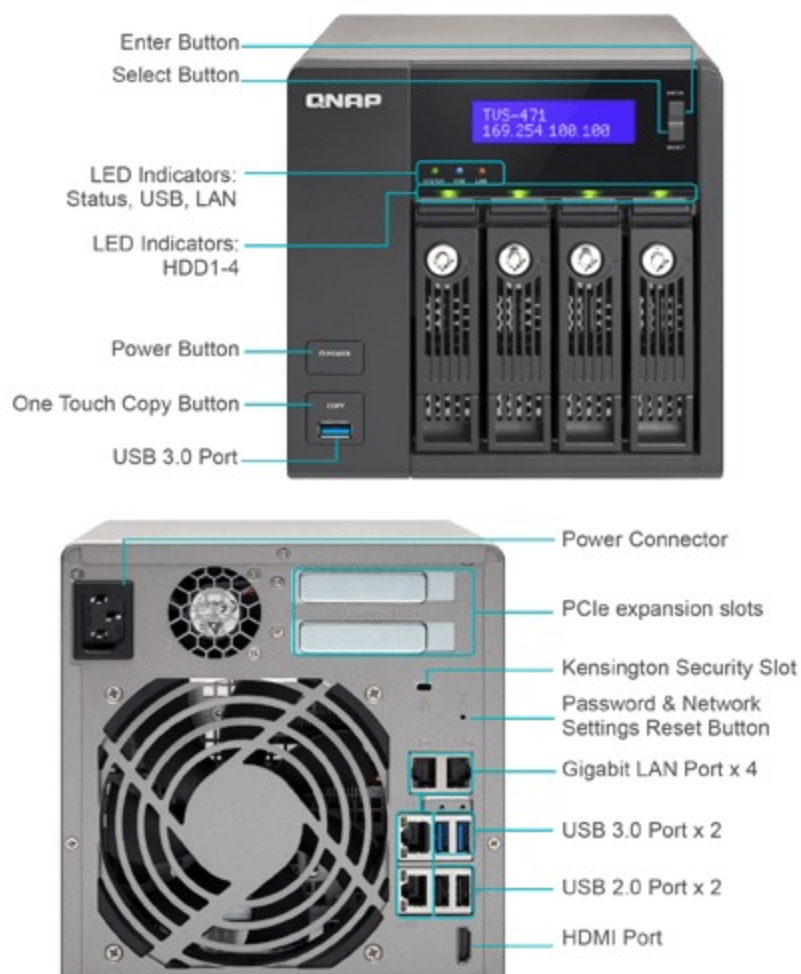

CPU	TVS-471-PT-4G: Dual-core Intel G3250 3.2 GHz Processor TVS-471-i3-4G: Dual-core Intel Core i3-4150 3.5 GHz Processor
DRAM	System memory: 4 GB DDR3 RAM Memory module pre-installed: 2 GB x2 Total memory slots: 2 Memory expandable up to: 16 GB (8GB x2) NOTE: 1. When upgrading RAM, the original RAM module in the upgradable slot must be removed. 2. For the information of RAM module installation and compatible NAS models, please refer to the QNAP RAM Module Installation Guide .
Flash Memory	512MB DOM
Hard Drive	4 x 3.5-inch SATA 6Gb/s, SATA 3Gb/s hard drive or 2.5-inch SATA, SSD hard drive NOTE: 1. The standard system is shipped without hard drives. 2. For the HDD compatibility list, please visit Compatibility list
Hard Drive Tray	4 x hot-swappable and lockable tray
LAN Port	4 x Gigabit RJ-45 Ethernet port (Expandable up to 8 x 1 Gb LAN or 4 x 10 Gb + 4 x 1 Gb LAN by installing optional dual-port 10 Gb and 1 Gb network card) Note: 1. For the optional network card compatibility list, please visit Compatibility list of Expansion Card 2. For the information of network card installation, please refer to chapter 6 in the Turbo NAS Hardware Manual .
LED Indicators	Status, USB, LAN
USB	3x USB 3.0 port (front: 1, rear: 2) 2x USB 2.0 port (rear) Support USB printer, pen drive, USB hub, and USB UPS etc.
HDMI	1
Buttons	System: Power button and reset button
Alarm Buzzer	System warning
Form Factor	Tower
Dimensions	177 (H) x 180 (W) x 235 (D) mm 6.97 (H) x 7.09 (W) x 9.25 (D) inch
Weight	4.56 kg (10.05 lbs) (Net) 5.7 kg (12.57lbs) (Gross)
Power Consumption (W)	TVS-471-PT-4G: HDD Standby: 28.39 In Operation: 49.38 TVS-471-i3-4G: HDD Standby: 28.19 In Operation: 50.52 (with 4 x WD WD20EFRX hard drive installed)
Sound Level*	Sound pressure (LpAm): 17.3 dB(A)
Temperature	0-40 °C
Relative Humidity	5-95% non-condensing, wet bulb: 27 °C.
Power Supply	Input: 100-240V AC, 50/60Hz Output: 250W
PCIe Slot	2 (1* PCIe Gen3 x8, 1* PCIe Gen2 x4)
Fan	1 x quiet cooling fan (12 cm, 12V DC)