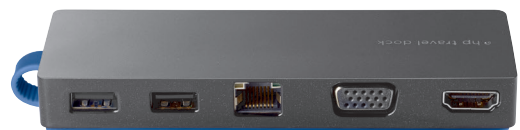

HP USB Travel Dock

Connect to your devices and network in a dongle-free environment with the sleek HP USB Travel Dock, which delivers a range of ports in a highly-portable size that goes where you go.

Ports:

Monitor support: Single

Dimensions: 12.5 x 3.75 x 1.88 cm

Weight: 95.25 g

Power requirements: Powered from VBUS: 5 Volts/3 Amps

Operating systems supported: Microsoft Windows 10 (install updated driver)/ Windows 7/ Windows 8.1/ Windows Vista/ Windows XP

Product #: TOK30AA

HP USB-C™ Travel Dock

Ditch the dongles and say hello to the HP USB-C™ Travel Dock, designed to simplify your mobile connectivity when you're on the road.

Ports:

Monitor support: Single

Dimensions: 3 x 4.28 x 1.72.5 cm

Weight: 95.25 g

Power requirements: Powered from VBUS: 5 Volts/3 Amps

Operating systems supported: Microsoft Windows 10 (install updated driver)/ Windows 7/ Windows 8.1/ Windows Vista/ Windows XP

Product #: TOK29AA