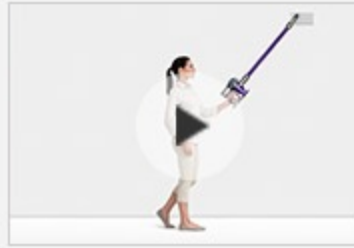

Balanced for floor to ceiling cleaning

Balanced for cleaning up top, down below and in between.

[Read more](#)

Converts for handheld cleaning

All Dyson cordless vacuums quickly convert to a handheld for quick clean ups, spot cleaning and cleaning difficult places.