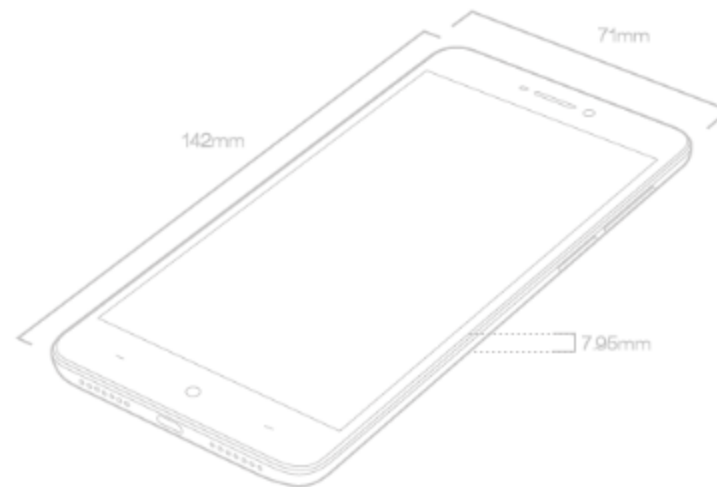

## Size and Weight

Height:142mm  
Width:71mm  
Depth:7.95mm  
Weight:135g

## Display

5 inches, HD 1280 x 720  
293.7PPI