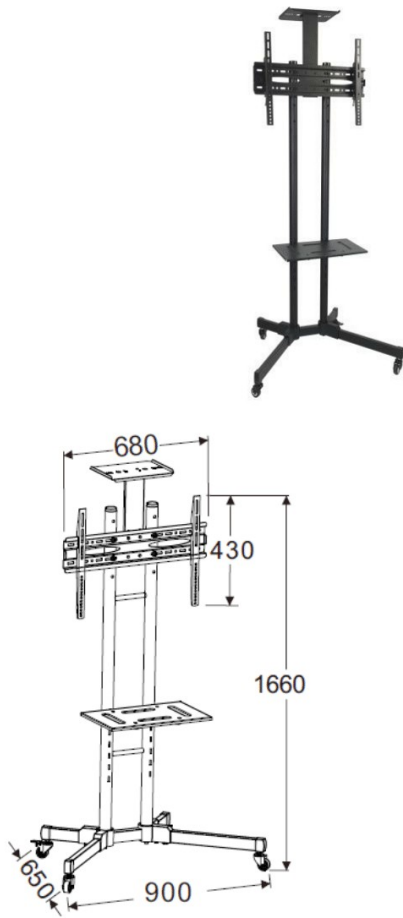

alpha® LCD/LED TV's Floor Stand with wheels

Specification	
Model	LTCW26-60B
Item	LCD/LED/Plasma TVs Trolley Cart
Suggested TV Size	26" ~ 70" LED/LCD/Plasma
Load Capacity	50KGs (110lbs)
Applicable VESA	150*150, 200*100, 200*150, 200*200, 400*200, 400*400, 600*400MM
Bracket Profile	65MM
Bracket length	680MM
Bracket Width	430MM
Tilt Option	-15°~+15°
Swivel Option	No
Column Size	1660MM*Φ50MM
Column Type	Double Column/Pole/Tube
Height Adjustable	Yes
TV Mounting Height	1500MM
Camera Holder	Yes
Camera Holder size	300*225mm
Cable Management	Yes
DVD Rack	Steel
DVD Rack/Shelf Size	480*295mm
Wheel for Move	2 locking and 2 non-locking heavy duty casters
Base Size	650x900MM
Material	Steel,ABS
Steel thickness (Wall plate, VESA Plate, Arm)	1.5MM
Finishing	Powder Coating
Color	Black
Product Size	880*665*1800MM
Country of Origin	People's Republic of China

Packaging Information	
Package	Brown box
Brown Box Dimension & Weight	1520*340*100MM & 15.6KG
Pcs per Package	1Pc