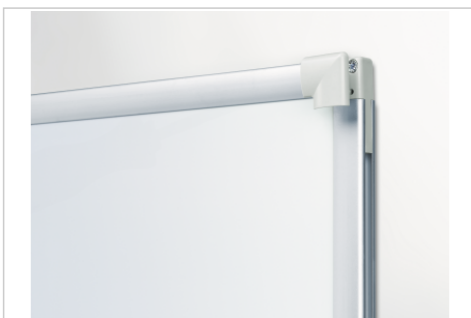

- Entry-level, functional whiteboard
- For this type of board surface write on / dry wipe surface is guaranteed for 5 years when used in combination with Legamaster accessories

ECONOMY whiteboard

90 x 120 cm

- Lacquered steel board surface
- Magnetic, notes can be stuck to the board with magnets
- Write on / dry-wipe board surface, suitable for writing on with board markers
- Aluminium frame with light grey plastic corner caps (RAL 7035)
- Marker tray (30 cm) with end caps (RAL 7035), to store a range of board markers
- Can be mounted either horizontally or vertically
- Concealed corner wall mount
- Comes complete with mounting set, marker tray and mounting instructions

Ref.: **7-102854**

EAN: **8713797062008**

Product specifications

Surface (material/colour)	Lacquered steel / White
Frame (material/colour)	Aluminium / -
Corner (material/colour)	Plastic /
Magnetic	Yes
Product dimensions	W: 1200 x H: 900 x D: 13 (mm)
Weight / m2	6.00 kg
Mounting type	Corner wall mount
Included accessories	Aluminium marker tray, Mounting materials
Product warranty	2 years
Surface warranty	5 years