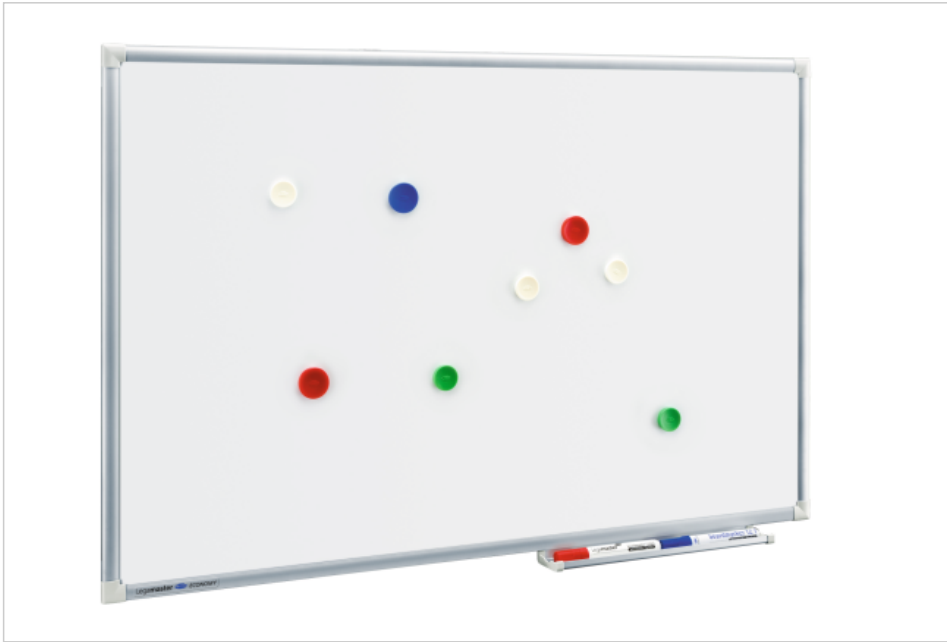

- Entry-level, functional whiteboard
- For this type of board surface write on / dry wipe surface is guaranteed for 5 years when used in combination with Legamaster accessories

ECONOMY whiteboard

100 x 150 cm

- Lacquered steel board surface
- Magnetic, notes can be stuck to the board with magnets
- Write on / dry-wipe board surface, suitable for writing on with board markers
- Aluminium frame with light grey plastic corner caps (RAL 7035)
- Marker tray (30 cm) with end caps (RAL 7035), to store a range of board markers
- Can be mounted either horizontally or vertically
- Concealed corner wall mount
- Comes complete with mounting set, marker tray and mounting instructions

Ref.: **7-102863**

EAN: **8713797063067**

Product specifications

Surface (material/colour)	Lacquered steel / White
Frame (material/colour)	Aluminium / -
Corner (material/colour)	Plastic /
Magnetic	Yes
Product dimensions	W: 1500 x H: 1090 x D: 13 (mm)
Weight / m2	6.00 kg
Mounting type	Corner wall mount
Included accessories	Aluminium marker tray, Mounting materials
Product warranty	2 years
Surface warranty	5 years