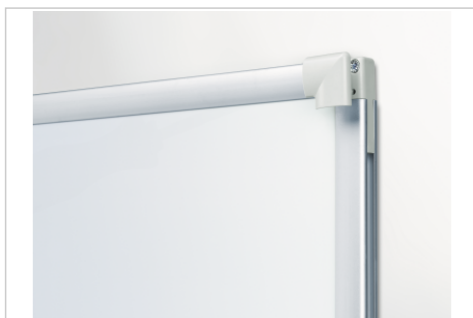

- Entry-level, functional whiteboard
- For this type of board surface write on / dry wipe surface is guaranteed for 5 years when used in combination with Legamaster accessories

ECONOMY whiteboard

100 x 150 cm

- Lacquered steel board surface
- Magnetic, notes can be stuck to the board with magnets
- Write on / dry-wipe board surface, suitable for writing on with board markers
- Aluminium frame with light grey plastic corner caps (RAL 7035)
- Marker tray (30 cm) with end caps (RAL 7035), to store a range of board markers
- Can be mounted either horizontally or vertically
- Concealed corner wall mount
- Comes complete with mounting set, marker tray and mounting instructions

Ref.: **7-102863**

EAN: **8713797063067**

Product specifications

Surface (material/colour)	Lacquered steel / White
Frame (material/colour)	Aluminium / -
Corner (material/colour)	Plastic /
Magnetic	Yes
Product dimensions	W: 1500 x H: 1090 x D: 13 (mm)
Weight / m2	6.00 kg
Mounting type	Corner wall mount
Included accessories	Aluminium marker tray, Mounting materials
Product warranty	2 years
Surface warranty	5 years