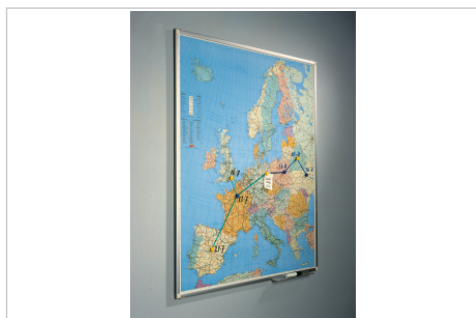

PROFESSIONAL map

Europe 100 x 137 cm

- Magnetic map surface
- Suitable for writing on with dry wipe board markers
- Aluminium board frame with light grey plastic corner caps
- Comes complete with marker tray and fixing kit
- Other maps and languages available on request
- Scale 1: 4 300 000

Ref.: **7-610100**

EAN: **8713797032483**