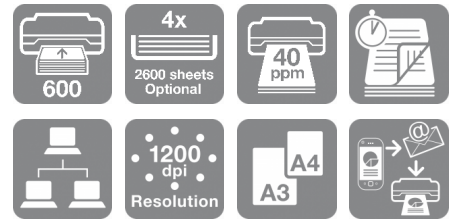

### Flexible & efficient

Featuring fast print speeds of 40ppm in simplex and 28ppm in duplex<sup>1</sup>, as well as a first page out time of 9 seconds<sup>1</sup>, the AL-M8100DN is ideal for busy workgroups. It features a standard paper capacity of up to 600 sheets, with the option to expand paper capacity up to 2,600 sheets with added cassettes. For increased flexibility, documents can be printed from your iPad, iPhone, tablet, smartphone or computer thanks to Email Print for Enterprise compatibility<sup>2</sup>.

### High-quality printing

A 1200dpi resolution means great print quality across big and small print jobs, delivered at fast speeds.

## KEY FEATURES

- **Fast printing**  
Fast printing at 40 ppm in A4<sup>1</sup>
- **Duplex printing**  
Print double-sided at 28ppm<sup>1</sup>
- **High toner yield**  
Print up to 21,700 pages<sup>4</sup>
- **High paper capacity**  
600-sheet standard paper capacity
- **Reliable operation**  
220,000 page duty cycle<sup>3</sup>