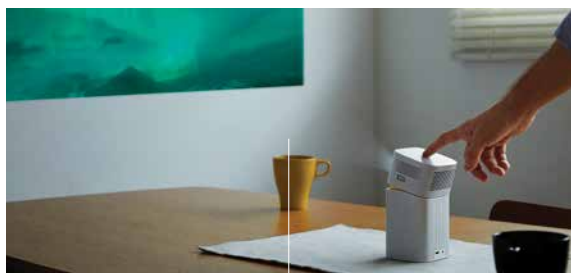

## Connectivity in an Instant

Wire-Free via Wi-Fi, Bluetooth or by itself. GV1 streams videos, games, or music via dual-band Wi-Fi and Bluetooth from your mobile, PC and laptop devices, making it truly cable-free. Even when there's no signal, it has its own Wi-Fi hotspot to stream wirelessly from your device's local storage.

## Tilt Hinge for perfect placement

GV1 includes a convenient tilting hinge at its neck, letting you project to big picture at the perfect height to view comfortably. It's 15° range means that the 100" projected image can be raised up to 77cm (max.) above the level where GV1 is placed.