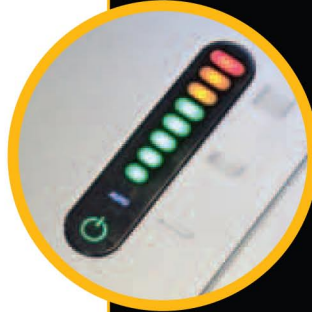

POWERSHRED® 225Ci

Small Office Cross Cut Shredder with 100% Jam Proof System For 5+ users

- 100% Jam Proof eliminates paper jams and powers through tough jobs
- SilentShred® Technology minimises disruption in shared work spaces
- SafeSense® Technology immediately stops shredding when hands touch the paper entry
- Energy savings system reduces in-use energy consumption and powers down after 2 minutes of inactivity
- Continuous duty motor for non-stop shredding
- Sleek, modern design
- Shreds 20 sheets of A4 paper per pass into 3.9 x 38mm cross cut particles
- Shreds credit cards, staples, paperclips and CDs
- 60L pull-out bin for easy emptying
- 2 year full warranty/ 20year cutter warranty

Fellowes

POWERSHRED® 225Ci

Unique Features

How the 100% Jam Proof System works:

- 1 The shredder electronically measures paper thickness to prevent paper jams.
- 2 Watch the light bar while you shred:
 - Green to yellow means you are within the recommended range
 - Red means the shredder is overfed – remove excess paper to resume shredding.
- 3 If a misfeed occurs, the 100% Jam Proof System will power through it!