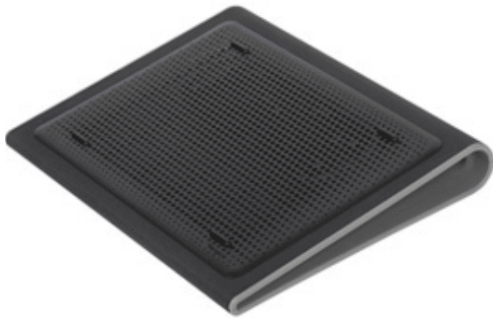

AWE55EU | Targus Lap Chill Mat

The Targus Lap Chill Mat provides a comfortable and ergonomic work surface to keep you and your laptop cool. The Chill Mat rests on your lap and disperses heat generated by the laptop, using dual fans to provide ventilation which can be obstructed if the laptop is used on a pillow or comforter. Simply plug the USB connector into the laptop to activate cooling. The ergonomic tilt makes typing easy while the soft neoprene material provides cushioned comfort on your lap. The open design allows fans to run quietly and stimulates constant airflow. Four rubber stops at the face of the Chill Mat prevent the laptop from slipping. The angled design combined with a soft neoprene construction ensures maximum comfort during extended periods of use and make using your laptop an enjoyable experience.

Protection - Protects lap or work surface from heat generated by the laptop

Function - Dual fans help disperse laptop heat for improved functionality; extends the life of the laptop

Comfort - Soft neoprene exterior provides added comfort on your lap

Ergonomic - Ergonomic tilt raises the back of the laptop to a more comfortable typing position

Compatibility - PC, Mac and Netbook compatible