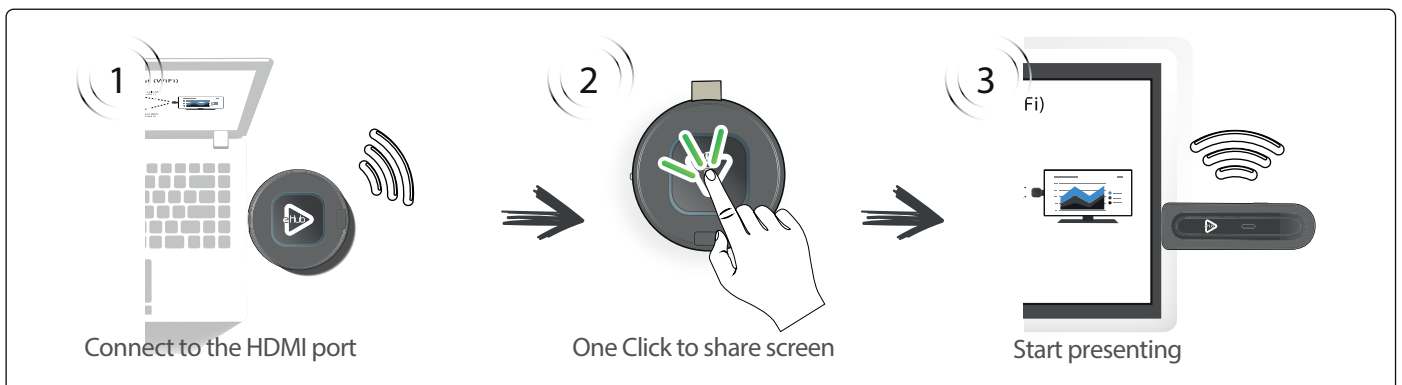

HDMI Wireless Display System

Ideal solution for meeting rooms, presentation rooms, education, training and group work

Transmitter (eHub FHD)

Receiver (eHub FHD)

eHub HDMI Wireless Display System

- Connect eHub FHD with any HDMI enabled device and start Screen Mirroring
- Experience the Full HD Video output supported with High Quality Audio
- No Software Installations; No Set-up needed; Avoid messy cable setup

How it works?

Why choose eHub?

Independent connectivity;
No dependence on your network

Cast Full HD Videos

High Quality Audio

Real time mirroring

No software required

Connect from any device

Transmitter (eHub FHD)

Size	82 x 72 x 20 mm
Transmission quality	Real-time wireless mirroring Image : 1080p supported Sound : Mono, Stereo supported
Compatible device	HDMI supported PC, tablet, camcorder, game console, etc. Smartpad such as Galaxy Tab, iPad, and smartphone supported if gender charger is connected
Interface	HDMI
Communication	Direct connection of Wi-Fi 802.11n 5GHz with receiver
Power	Built in rechargeable battery with maximum 3 hrs

Receiver (eHub FHD)

Size	110 x 30 x 10 mm
Transmission quality	Image : 1080p supported Sound : Mono, Stereo supported Automatic recognition of transmitter
Compatible device	HDMI input supported devices (LCD TV, monitor, electronic board, beam projector, etc.)
Interface	HDMI
Communication	Direct connection of Wi-Fi 802.11n 5GHz with transmitter
Power	Uses external power supply through micro USB