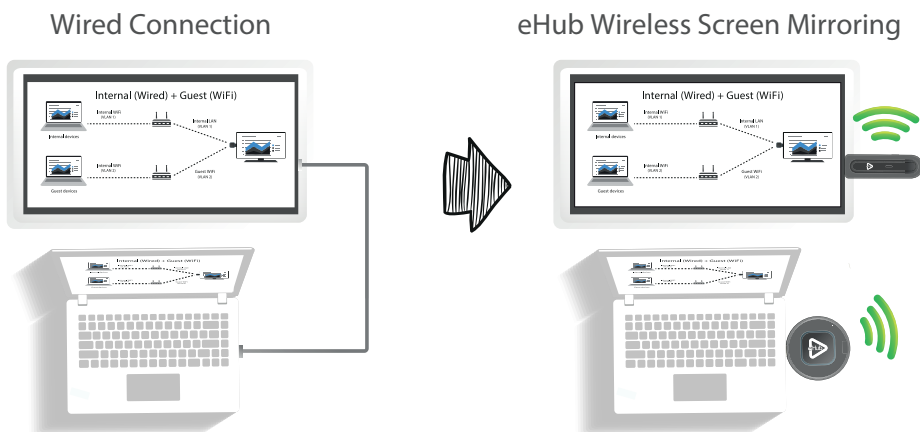

HDMI Wireless Display System

Ideal solution for meeting rooms, presentation rooms, education, training and group work

Transmitter (eHub FHD)

Receiver (eHub FHD)

eHub HDMI Wireless Display System

- Connect eHub FHD with any HDMI enabled device and start Screen Mirroring
- Experience the Full HD Video output supported with High Quality Audio
- No Software Installations; No Set-up needed; Avoid messy cable setup

How it works?

Why choose eHub?

Independent connectivity;
No dependence on your network

Cast Full HD Videos

High Quality Audio

Real time mirroring

No software required

Connect from any device

Transmitter (eHub FHD)

Size	82 x 72 x 20 mm
Transmission quality	Real-time wireless mirroring Image : 1080p supported Sound : Mono, Stereo supported
Compatible device	HDMI supported PC, tablet, camcorder, game console, etc. Smartpad such as Galaxy Tab, iPad, and smartphone supported if gender charger is connected
Interface	HDMI
Communication	Direct connection of Wi-Fi 802.11n 5GHz with receiver
Power	Built in rechargeable battery with maximum 3 hrs

Receiver (eHub FHD)

Size	110 x 30 x 10 mm
Transmission quality	Image : 1080p supported Sound : Mono, Stereo supported Automatic recognition of transmitter
Compatible device	HDMI input supported devices (LCD TV, monitor, electronic board, beam projector, etc.)
Interface	HDMI
Communication	Direct connection of Wi-Fi 802.11n 5GHz with transmitter
Power	Uses external power supply through micro USB