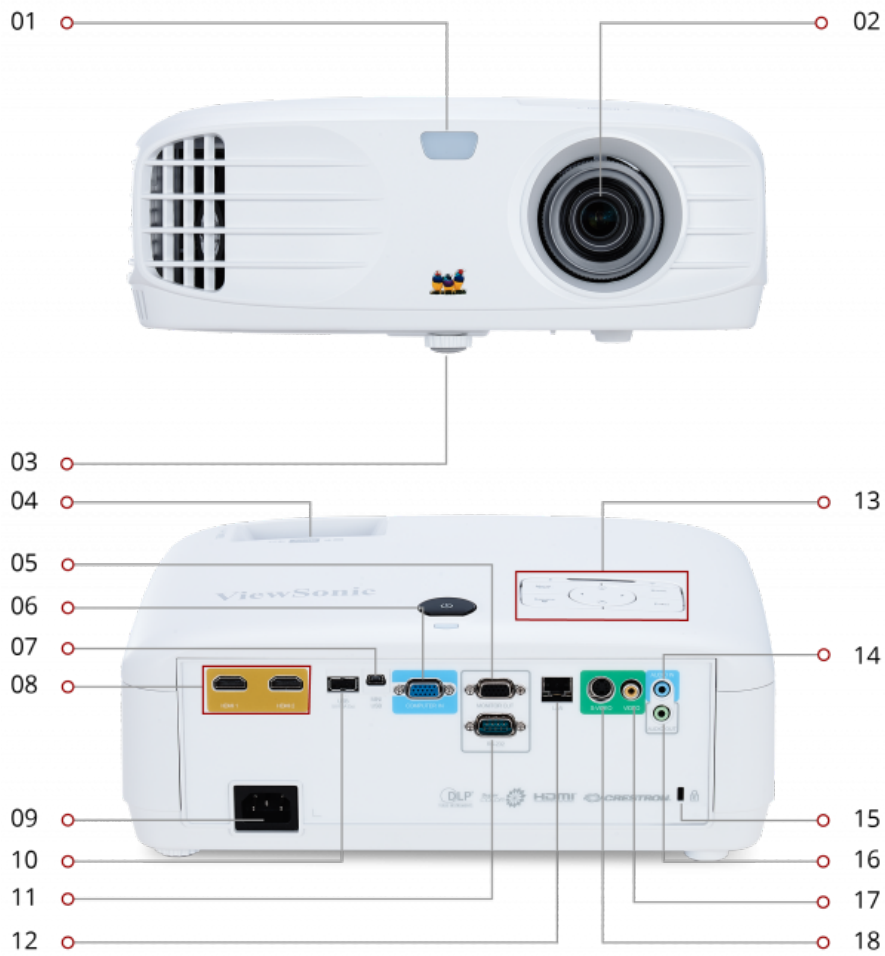

<b>RECYCLE/DISPOSAL</b>
-------------------------

Please dispose of in accordance with local, state or federal laws.
--------------------------------------------------------------------

**DIMENSIONS**

13.1 x 10.3 x 5.3 in / 332 x 261 x 135 mm

IR remote sensor   Projection lens   Elevation foot   Focus / zoom rings   Monitor Out   VGA   USB type Mini B  
HDMI (x2)   AC In   USB 2.0 Type A (powered)   RS232   LAN   Control Panel   Audio In   Kensington® Lock Slot  
Audio Out   Video In   S-Video In