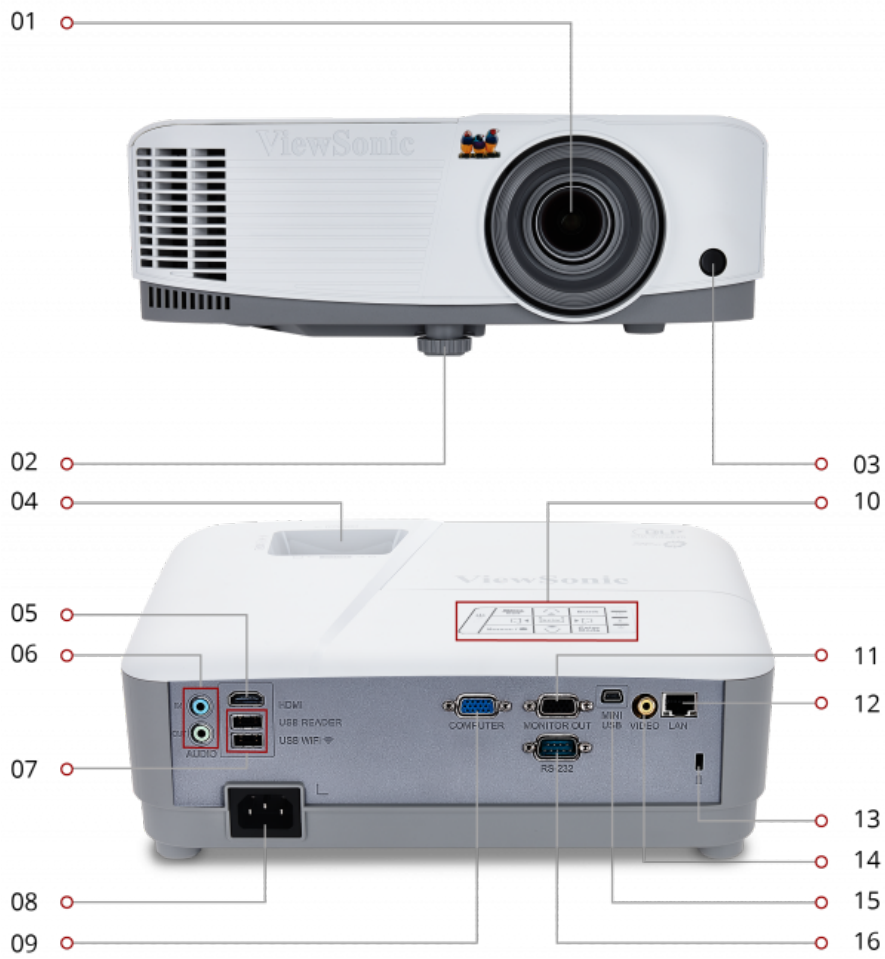

CONNECTOR

USB 2.0 TYPE A 2	USB READER 1
ETHERNET LAN (RJ45) 1	3.5MM AUDIO OUT 1
3.5MM AUDIO IN 1	CONTROL (RS-232) 1
HDMI 1	VGA IN 1
VGA OUT 1	COMPOSITE RCA VIDEO IN 1
MINI USB 1	WIFI PJ-WPD-200 (Optional)

RECYCLE/DISPOSAL

Please dispose of in accordance with local, state or federal laws.

DIMENSIONS

11.6 x 8.6 x 4.3 in / 294 x 218 x 110 mm

Projection lens Elevation foot IR remote sensor Focus / zoom rings HDMI Audio In/Out USB (1x Reader / 1x WiFi)
AC In VGA Control Panel Monitor Out LAN Kensington® Lock Slot Video In USB type Mini B RS232