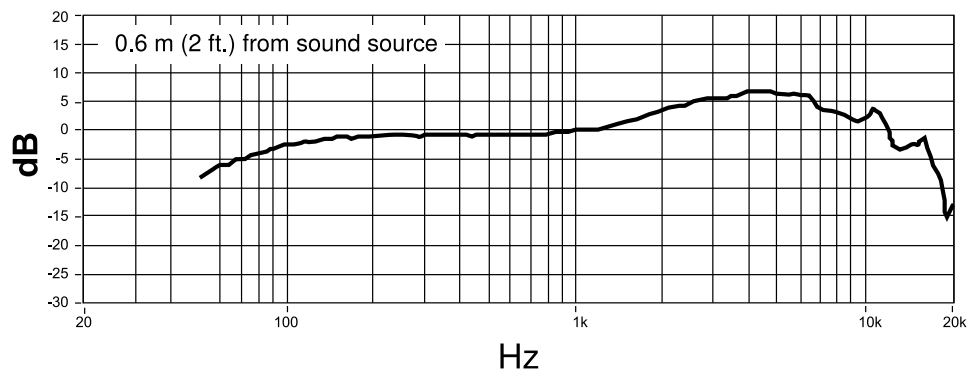

Frequency Response

SHURE®

LEGENDARY
PERFORMANCE™

www.shure.com

© 2015 Shure Incorporated