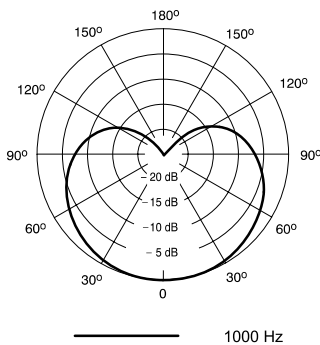

Polar Pattern