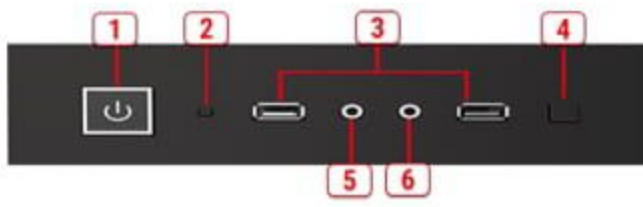

3D-Printing Customization

Supports 3D-printable parts. Personalize your own name plates or logos to show off your own style with RGB effects

4mm Tempered Glass

4mm tinted tempered glass side panel, making it ideal for showcasing your build with (RGB) lighting

Optimized Air Flow

Up to 7 system fans can be installed. Provide the whole system with ventilation for better stability

Mystic Light

MSI Mystic light offers multiple colors and effects for you to set up your rig with your own style

CONNECTIONS

- | | |
|-----------------------------|-------------------------------|
| 1. Power Button | 4. LED Effects control Button |
| 2. HDD LED | 5. Front HD Audio |
| 3. Front USB 3.1 Gen1 Ports | 6. Front MIC |