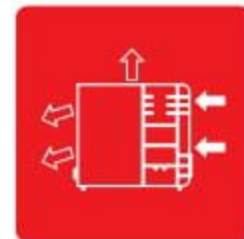

FEATURE

ARGB Fan Included

Packing with 3 x 200mm and 1 x 120mm addressable RGB fans support MSI Mystic Light for the unlimited customization options

1 to 8 ARGB LED HUB

Bundled with a 1 to 8 ARGB LED HUB to help you have more attractive ways to decorate your gaming rig by the LED strips

3D-Printing Customization

Supports 3D-printable parts. Personalize your own name plates or logos to show off your own style with RGB effects

4mm Tempered Glass

4mm tinted tempered glass side panel, making it ideal for showcasing your build with (RGB) lighting