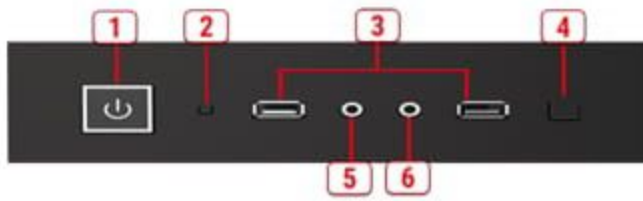

FEATURE

4mm Tempered Glass

4mm tinted tempered glass side panel, making it ideal for showcasing your build with (RGB) lighting

Optimized for Water Cooling

Fully compatible with 360mm, 280mm, and 120mm radiators

Optimized Air Flow

Up to 7 system fans can be installed. Provide the whole system with ventilation for better stability

System Fan Included

Packing with 2 x 200mm system fans to cool your system for the maximum performance

CONNECTIONS

- | | |
|-----------------------------|---------------------|
| 1. Power Button | 4. LED/Reset Button |
| 2. HDD LED | 5. Front HD Audio |
| 3. Front USB 3.1 Gen1 Ports | 6. Front MIC |