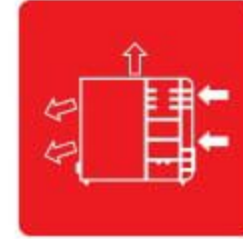

FEATURE

4mm Tempered Glass

4mm tinted tempered glass side panel, making it ideal for showcasing your build with (RGB) lighting

Optimized for Water Cooling

Fully compatible with 360mm, 280mm, and 120mm radiators

Optimized Air Flow

Up to 7 system fans can be installed. Provide the whole system with ventilation for better stability

System Fan Included

Packing with 2 x 200mm system fans to cool your system for the maximum performance