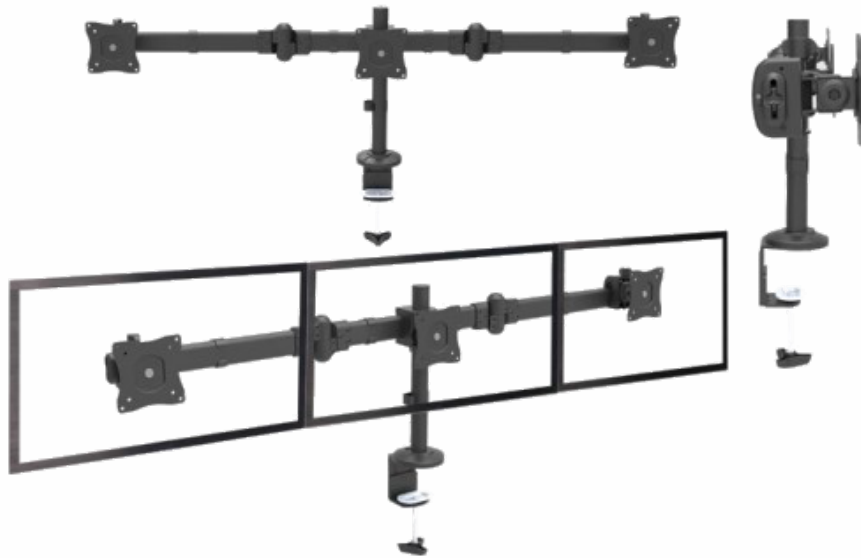

IPlay 7266 TRIO Triple Touch Screen Monitors LCD LED Adjustable Stand:

Features & Specifications:

- For Most 13"-27" TRIO LCD/LED Monitor
- Universal Articulating Steel TRIO LCD/ LED Monitor Desk Mount
- VESA 75x75 & 100x100 compatible, 8kg/17.6Ibs (x 3)
- Supports Three monitors Horizontally
- 360° rotate and +30°~-30° tilt VESA plate design for all viewing including Vertical
- Free height adjusting for an optimal ergonomic position
- Cable clips to keep cables organized and protected
- Strong Premium design holds your monitors firmly & safely
- SAVE YOUR NECK with Full Motion optimal viewing angles for neutral upper body, relaxed shoulders & Straight Neck
- For Home, Office, Commercial, Industrial, Public, Marketing, Hospitality etc use