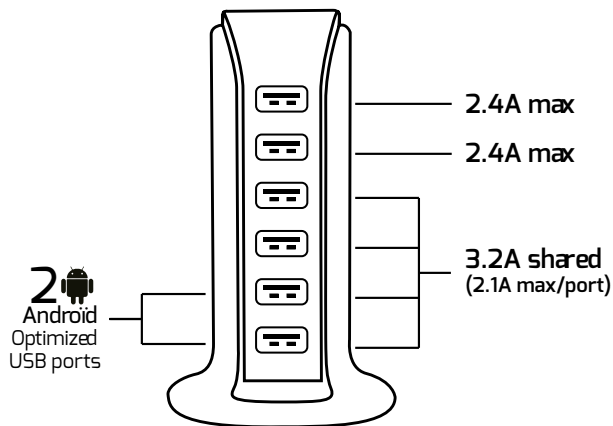

### TECHNICAL SPECIFICATIONS

TECHNICAL SPECIFICATIONS	
PRODUCT NAME	TOWER CHARGER 6 X USB
REF - EAN	EU : 202079 - 3 56704 202079 5 UK : 202083 - 3 56704 202083 2
SPECIFICATIONS	<ul style="list-style-type: none"> <li>• 6 x USB charging ports</li> <li>• Input voltage : 100 V - 240V AC</li> <li>• Output current : 8A (max./total) 2,4A max for each USB</li> <li>• Output voltage : 5V DC</li> </ul>
CONTENTS	1 wall charger with 6 x USB ports 1 power cable (1,5 m / 5ft) 1 user manual
COMPATIBILITY	<ul style="list-style-type: none"> <li>• Smartphones</li> <li>• Tablets</li> <li>• Music players</li> <li>• GPS / SAT NAV</li> <li>• Electronic cigarettes</li> <li>• etc.</li> </ul>
PRODUCT DIMENSIONS Width x Height x Depth	6,5 x 11,1 x 8,0 cm
PRODUCT WEIGHT	EU - 257 gr / UK - 267 gr
PACKAGED DIMENSIONS Width x Height x Depth	9,0 x 18,5 x 9,0 cm
PACKAGED WEIGHT	EU - 333 gr / UK - 343 gr
PCB	5
MATERIAL	ABS + PCBA
COUNTRY OF ORIGIN	China
WARRANTY	2 years warranty